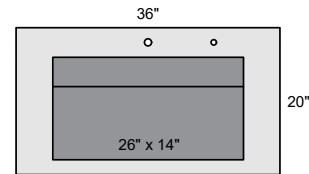

Specifications:

- Vanity Top Dimensions: 26" x 20"
- Inner Sink Dimensions: 20" x 14"
- Sink Depth: 5"
- Overflow: No
- Faucet Hole: 1
- Sink: 1
- Mirror Dimensions: 26" x 20"
- Mirror Frame Depth: Top: 2"; Base: 4"

Optional:

- Soap Hole: 1
- Support Brackets: No

VERT-3620

Specifications:

- Vanity Top Dimensions: 36" x 20"
- Inner Sink Dimensions: 26" x 14"
- Sink Depth: 5"
- Overflow: No
- Faucet Hole: 1
- Sink: 1
- Mirror Dimensions: 36" x 20"
- Mirror Frame Depth: Top: 2"; Base: 4"

Optional:

- Soap Hole: 1
- Support Brackets: 2

VERT-4822

Specifications:

- Vanity Top Dimensions: 48" x 22"
- Inner Sink Dimensions: 32" x 14"
- Sink Depth: 5"
- Overflow: Yes
- Faucet Hole: 1
- Sink: 1
- Mirror Dimensions: 48" x 22"
- Mirror Frame Depth: Top: 2"; Base: 4"

Optional:

- Soap Hole: 1
- Support Brackets: 2

SEAMLESS QUARTZ VANITY TOP WITH INTEGRATED SINK

VERTOVA

TECHNICAL SPECIFICATIONS

VERT-6022

Specifications:

- Vanity Top Dimensions: 60" x 22"
- Inner Sink Dimensions: 48" x 14"
- Sink Depth: 5"
- Overflow: Yes
- Faucet Hole: 1
- Sink: 1
- Mirror Dimensions: 60" x 22"
- Mirror Frame Depth: Top: 2"; Base: 4"