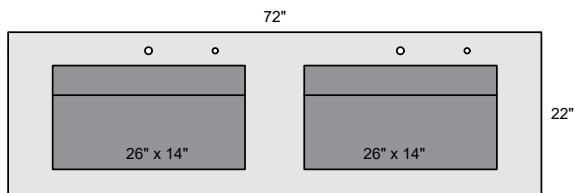

Specifications:

- Vanity Top Dimensions: 26" x 20"
- Inner Sink Dimensions: 20" x 14"
- Sink Depth: 5"
- Overflow: No
- Faucet Hole: 1
- Sink: 1
- Mirror Dimensions: 26" x 20"
- Mirror Frame Depth: Top: 2"; Base: 4"

Optional:

- Soap Holes: 2
- Support Brackets: 3

VERT-7222

Specifications:

- Vanity Top Dimensions: 72" x 22"
- Inner Sink Dimensions: 60" x 14"
- Sink Depth: 5"
- Overflow: Yes
- Faucet Holes: 2
- Sink: 1
- Mirror Dimensions: 72" x 22"
- Mirror Frame Depth: Top: 2"; Base: 4"

Optional:

- Soap Holes: 2
- Support Brackets: 2

SEAMLESS QUARTZ VANITY TOP WITH INTEGRATED SINK

VERTOVA

TECHNICAL SPECIFICATIONS

VERT-7222-2S

Specifications:

- Vanity Top Dimensions: 72" x 22"
- Inner Sink Dimensions: 26" x 14"
- Sink Depth: 5"
- Overflow: Yes
- Faucet Holes: 2
- Sinks: 2
- Mirror Dimensions: 72" x 22"
- Mirror Frame Depth: Top: 2"; Base: 4"

Optional:

- Soap Holes: 2
- Support Brackets: 3

VERT-8422

Specifications:

- Vanity Top Dimensions: 84" x 22"
- Inner Sink Dimensions: 62" x 14"
- Sink Depth: 5"
- Overflow: Yes
- Faucet Holes: 2
- Sink: 1
- Mirror Dimensions: 84" x 22"
- Mirror Frame Depth: Top: 2"; Base: 4"