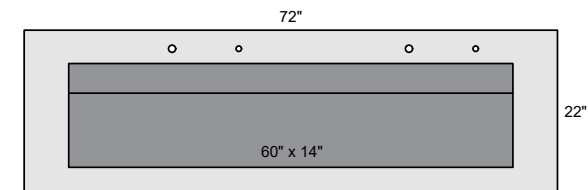

Optional:

- Soap Hole: 1
- Support Brackets: 2

SEAMLESS QUARTZ VANITY TOP WITH INTEGRATED SINK

VERTOVA

TECHNICAL SPECIFICATIONS

VERT-6022

Specifications:

- Vanity Top Dimensions: 60" x 22"
- Inner Sink Dimensions: 48" x 14"
- Sink Depth: 5"
- Overflow: Yes
- Faucet Hole: 1
- Sink: 1
- Mirror Dimensions: 60" x 22"
- Mirror Frame Depth: Top: 2"; Base: 4"

Optional:

- Soap Holes: 1
- Support Brackets: 2

VERT-6022-2S

Specifications:

- Vanity Top Dimensions: 60" x 22"
- Inner Sink Dimensions: 20" x 14"
- Sink Depth: 5"
- Overflow: Yes
- Faucet Holes: 2
- Sinks: 2
- Mirror Dimensions: 60" x 22"
- Mirror Frame Depth: Top: 2"; Base: 4"

Optional:

- Soap Holes: 2
- Support Brackets: 3

VERT-7222

Specifications:

- Vanity Top Dimensions: 72" x 22"
- Inner Sink Dimensions: 60" x 14"
- Sink Depth: 5"
- Overflow: Yes
- Faucet Holes: 2
- Sink: 1
- Mirror Dimensions: 72" x 22"
- Mirror Frame Depth: Top: 2"; Base: 4"

Optional:

- Soap Holes: 2
- Support Brackets: 2

SEAMLESS QUARTZ VANITY TOP WITH INTEGRATED SINK

VERTOVA

TECHNICAL SPECIFICATIONS

VERT-7222-2S

Specifications:

- Vanity Top Dimensions: 72" x 22"
- Inner Sink Dimensions: 26" x 14"
- Sink Depth: 5"
- Overflow: Yes
- Faucet Holes: 2
- Sinks: 2
- Mirror Dimensions: 72" x 22"
- Mirror Frame Depth: Top: 2"; Base: 4"