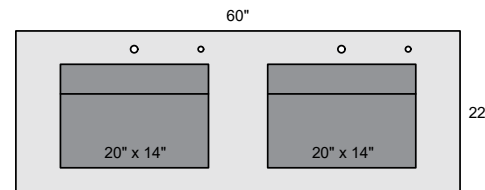

Specifications:

- Vanity Top Dimensions: 26" x 20"
- Inner Sink Dimensions: 20" x 14"
- Sink Depth: 5"
- Overflow: No
- Faucet Hole: 1
- Sink: 1
- Mirror Dimensions: 26" x 20"
- Mirror Frame Depth: Top: 2"; Base: 4"

Optional:

- Soap Hole: 1
- Support Brackets: 2

VERT-4822

Specifications:

- Vanity Top Dimensions: 48" x 22"
- Inner Sink Dimensions: 32" x 14"
- Sink Depth: 5"
- Overflow: Yes
- Faucet Hole: 1
- Sink: 1
- Mirror Dimensions: 48" x 22"
- Mirror Frame Depth: Top: 2"; Base: 4"

Optional:

- Soap Hole: 1
- Support Brackets: 2

SEAMLESS QUARTZ VANITY TOP WITH INTEGRATED SINK

VERTOVA

TECHNICAL SPECIFICATIONS

VERT-6022

Specifications:

- Vanity Top Dimensions: 60" x 22"
- Inner Sink Dimensions: 48" x 14"
- Sink Depth: 5"
- Overflow: Yes
- Faucet Hole: 1
- Sink: 1
- Mirror Dimensions: 60" x 22"
- Mirror Frame Depth: Top: 2"; Base: 4"

Optional:

- Soap Holes: 1
- Support Brackets: 2

VERT-6022-2S

Specifications:

- Vanity Top Dimensions: 60" x 22"
- Inner Sink Dimensions: 20" x 14"
- Sink Depth: 5"
- Overflow: Yes
- Faucet Holes: 2
- Sinks: 2
- Mirror Dimensions: 60" x 22"
- Mirror Frame Depth: Top: 2"; Base: 4"