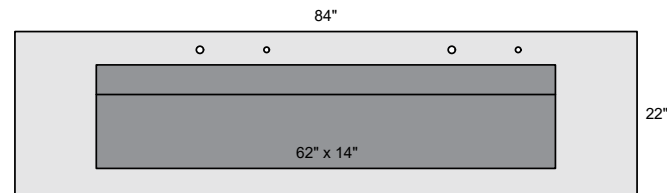

Optional:

- Soap Holes: 2
- Support Brackets: 3

VERT-7222

Specifications:

- Vanity Top Dimensions: 72" x 22"
- Inner Sink Dimensions: 60" x 14"
- Sink Depth: 5"
- Overflow: Yes
- Faucet Holes: 2
- Sink: 1
- Mirror Dimensions: 72" x 22"
- Mirror Frame Depth: Top: 2"; Base: 4"

Optional:

- Soap Holes: 2
- Support Brackets: 2

SEAMLESS QUARTZ VANITY TOP WITH INTEGRATED SINK

VERTOVA

TECHNICAL SPECIFICATIONS

VERT-7222-2S

Specifications:

- Vanity Top Dimensions: 72" x 22"
- Inner Sink Dimensions: 26" x 14"
- Sink Depth: 5"
- Overflow: Yes
- Faucet Holes: 2
- Sinks: 2
- Mirror Dimensions: 72" x 22"
- Mirror Frame Depth: Top: 2"; Base: 4"

Optional:

- Soap Holes: 2
- Support Brackets: 3

VERT-8422

Specifications:

- Vanity Top Dimensions: 84" x 22"
- Inner Sink Dimensions: 62" x 14"
- Sink Depth: 5"
- Overflow: Yes
- Faucet Holes: 2
- Sink: 1
- Mirror Dimensions: 84" x 22"
- Mirror Frame Depth: Top: 2"; Base: 4"