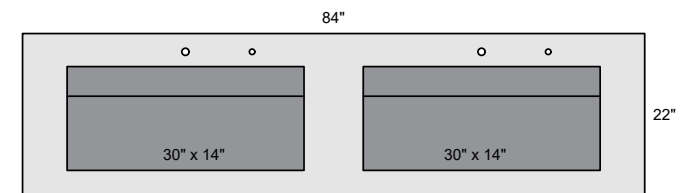

Optional:

- Soap Holes: 2
- Support Brackets: 2

SEAMLESS QUARTZ VANITY TOP WITH INTEGRATED SINK

VERTOVA

TECHNICAL SPECIFICATIONS

VERT-7222-2S

Specifications:

- Vanity Top Dimensions: 72" x 22"
- Inner Sink Dimensions: 26" x 14"
- Sink Depth: 5"
- Overflow: Yes
- Faucet Holes: 2
- Sinks: 2
- Mirror Dimensions: 72" x 22"
- Mirror Frame Depth: Top: 2"; Base: 4"

Optional:

- Soap Holes: 2
- Support Brackets: 3

VERT-8422

Specifications:

- Vanity Top Dimensions: 84" x 22"
- Inner Sink Dimensions: 62" x 14"
- Sink Depth: 5"
- Overflow: Yes
- Faucet Holes: 2
- Sink: 1
- Mirror Dimensions: 84" x 22"
- Mirror Frame Depth: Top: 2"; Base: 4"

Optional:

- Soap Holes: 2
- Support Brackets: 2

VERT-8422-2S

Specifications:

- Vanity Top Dimensions: 84" x 22"
- Inner Sink Dimensions: 30" x 14"
- Sink Depth: 5"
- Overflow: Yes
- Faucet Holes: 2
- Sinks: 2
- Mirror Dimensions: 84" x 22"
- Mirror Frame Depth: Top: 2"; Base: 4"