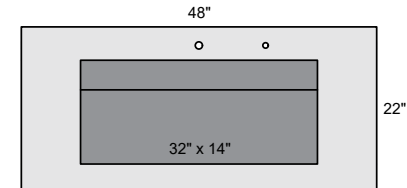

Specifications:

- Vanity Top Dimensions: 26" x 20"
- Inner Sink Dimensions: 20" x 14"
- Sink Depth: 5"
- Overflow: No
- Faucet Hole: 1
- Sink: 1
- Mirror Dimensions: 26" x 20"
- Mirror Frame Depth: Top: 2"; Base: 4"

Optional:

- Soap Hole: 1
- Support Brackets: No

VERT-3620

Specifications:

- Vanity Top Dimensions: 36" x 20"
- Inner Sink Dimensions: 26" x 14"
- Sink Depth: 5"
- Overflow: No
- Faucet Hole: 1
- Sink: 1
- Mirror Dimensions: 36" x 20"
- Mirror Frame Depth: Top: 2"; Base: 4"

Optional:

- Soap Hole: 1
- Support Brackets: 2

VERT-4822

Specifications:

- Vanity Top Dimensions: 48" x 22"
- Inner Sink Dimensions: 32" x 14"
- Sink Depth: 5"
- Overflow: Yes
- Faucet Hole: 1
- Sink: 1
- Mirror Dimensions: 48" x 22"
- Mirror Frame Depth: Top: 2"; Base: 4"

Optional:

- Soap Hole: 1
- Support Brackets: 2

SEAMLESS QUARTZ VANITY TOP WITH INTEGRATED SINK

VERTOVA

TECHNICAL SPECIFICATIONS

VERT-6022

Specifications:

- Vanity Top Dimensions: 60" x 22"
- Inner Sink Dimensions: 48" x 14"
- Sink Depth: 5"
- Overflow: Yes
- Faucet Hole: 1
- Sink: 1
- Mirror Dimensions: 60" x 22"
- Mirror Frame Depth: Top: 2"; Base: 4"