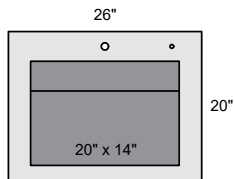

Specifications:

- Vanity Top Dimensions: 26" x 20"
- Inner Sink Dimensions: 20" x 14"
- Sink Depth: 5"
- Overflow: No
- Faucet Hole: 1
- Sink: 1
- Mirror Dimensions: 26" x 20"
- Mirror Frame Depth: Top: 2"; Base: 4"

Optional:

- Soap Hole: 1
- Support Brackets: No

VERT-3620

Specifications:

- Vanity Top Dimensions: 36" x 20"
- Inner Sink Dimensions: 26" x 14"
- Sink Depth: 5"
- Overflow: No
- Faucet Hole: 1
- Sink: 1
- Mirror Dimensions: 36" x 20"
- Mirror Frame Depth: Top: 2"; Base: 4"

Optional:

- Soap Hole: 1
- Support Brackets: 2

VERT-4822

Specifications:

- Vanity Top Dimensions: 48" x 22"
- Inner Sink Dimensions: 32" x 14"
- Sink Depth: 5"
- Overflow: Yes
- Faucet Hole: 1
- Sink: 1
- Mirror Dimensions: 48" x 22"
- Mirror Frame Depth: Top: 2"; Base: 4"

Optional:

- Soap Hole: 1
- Support Brackets: 2

SEAMLESS QUARTZ VANITY TOP WITH INTEGRATED SINK

VERTOVA

TECHNICAL SPECIFICATIONS

VERT-6022

Specifications:

- Vanity Top Dimensions: 60" x 22"
- Inner Sink Dimensions: 48" x 14"
- Sink Depth: 5"
- Overflow: Yes
- Faucet Hole: 1
- Sink: 1
- Mirror Dimensions: 60" x 22"
- Mirror Frame Depth: Top: 2"; Base: 4"