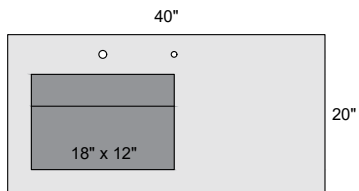

##### Specifications:

- Vanity Top Dimensions: 40" x 20"
- Inner Sink Dimensions: 18" x 12"
- Sink Depth: 5"
- Overflow: No
- Faucet Hole: 1
- Sink: 1
- Mirror Dimensions: 40" x 20"
- Mirror Frame Depth: Top: 2"; Base: 4"

##### Specifications:

- Vanity Top Dimensions: 48" x 22"
- Inner Sink Dimensions: 20" x 14"
- Sink Depth: 5"
- Overflow: Yes
- Faucet Hole: 1
- Sink: 1
- Mirror Dimensions: 48" x 22"
- Mirror Frame Depth: Top: 2"; Base: 4"

##### Specifications:

- Vanity Top Dimensions: 60" x 22"
- Inner Sink Dimensions: 26" x 14"
- Sink Depth: 5"
- Overflow: Yes
- Faucet Hole: 1
- Sink: 1
- Mirror Dimensions: 60" x 22"
- Mirror Frame Depth: Top: 2"; Base: 4"