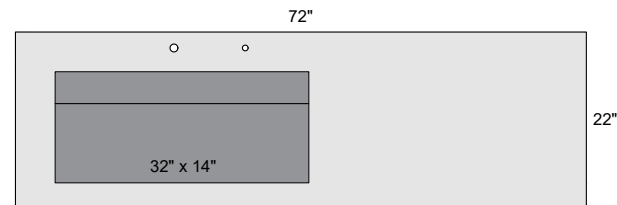

VALA-7222

Specifications:

- Vanity Top Dimensions: 72" x 22"
- Inner Sink Dimensions: 32" x 14"
- Sink Depth: 5"
- Overflow: Yes
- Faucet Hole: 1
- Sink: 1
- Mirror Dimensions: 72" x 22"
- Mirror Frame Depth: Top: 2"; Base: 4"

Optional:

- Soap Hole: 1
- Support Brackets: 2