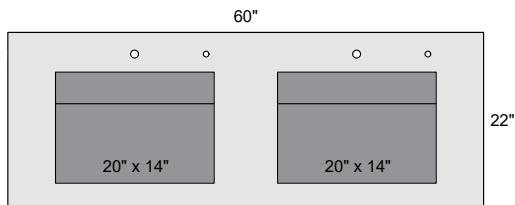

SEAMLESS QUARTZ VANITY TOP WITH INTEGRATED SINK

VALAGNNA

TECHNICAL SPECIFICATIONS

VALA-6022-2S

Specifications:

- Vanity Top Dimensions: 60" x 22"
- Inner Sink Dimensions: 20" x 14"
- Sink Depth: 5"
- Overflow: Yes
- Faucet Holes: 2
- Sinks: 2
- Mirror Dimensions: 60" x 22"
- Mirror Frame Depth: Top: 2"; Base: 4"

Optional:

- Soap Holes: 2
- Support Brackets: 3