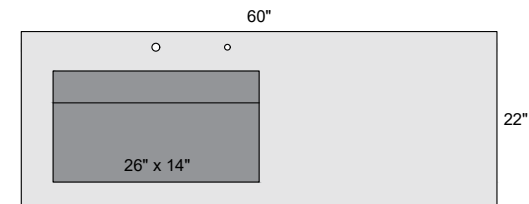

VALA-6022

Specifications:

- Vanity Top Dimensions: 60" x 22"
- Inner Sink Dimensions: 26" x 14"
- Sink Depth: 5"
- Overflow: Yes
- Faucet Hole: 1
- Sink: 1
- Mirror Dimensions: 60" x 22"
- Mirror Frame Depth: Top: 2"; Base: 4"

Optional:

- Soap Hole: 1
- Support Brackets: 2