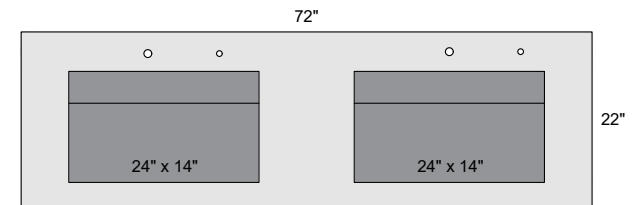

VALA-7222-2S

Specifications:

- Vanity Top Dimensions: 72" x 22"
- Inner Sink Dimensions: 24" x 14"
- Sink Depth: 5"
- Overflow: Yes
- Faucet Holes: 2
- Sinks: 2
- Mirror Dimensions: 72" x 22"
- Mirror Frame Depth: Top: 2"; Base: 4"

Optional:

- Soap Holes: 2
- Support Brackets: 3