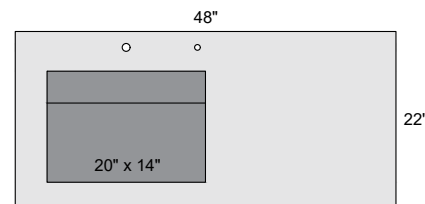

VALA-4822

Specifications:

- Vanity Top Dimensions: 48" x 22"
- Inner Sink Dimensions: 20" x 14"
- Sink Depth: 5"
- Overflow: Yes
- Faucet Hole: 1
- Sink: 1
- Mirror Dimensions: 48" x 22"
- Mirror Frame Depth: Top: 2"; Base: 4"

Optional:

- Soap Hole: 1
- Support Brackets: 2