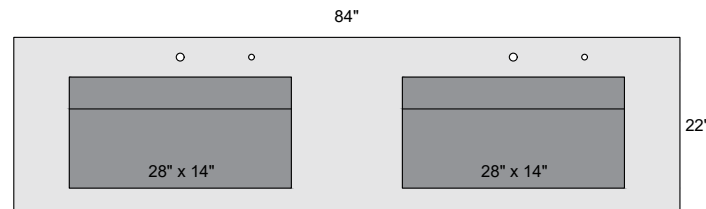

VALA-8422-2S

Specifications:

- Vanity Top Dimensions: 84" x 22"
- Inner Sink Dimensions: 28" x 14"
- Sink Depth: 5"
- Overflow: Yes
- Faucet Holes: 2
- Sinks: 2
- Mirror Dimensions: 84" x 22"
- Mirror Frame Depth: Top:2"; Base:4"

Optional:

- Soap Holes: 2
- Support Brackets: 3

Quantra Quartz products are made of natural quartz and proprietary binders. Each piece may have minor variations in colour/shape, vein and visual pattern; which adds to its uniqueness. This technical specification sheet cannot be used as an installation guide. All measurements are subject to change and minor variations. Diagrams are not to scale and are for illustration purposes only.

Quantra®
quartz