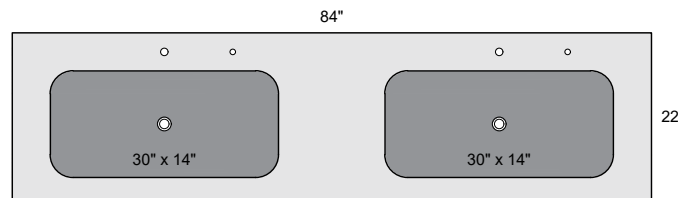

Optional:

- Soap Holes: 2
- Support Brackets: 3

SEAMLESS QUARTZ VANITY TOP WITH INTEGRATED SINK

TREJA

TECHNICAL SPECIFICATIONS

TREJ-7222

Specifications:

- Vanity Top Dimensions: 72" x 22"
- Inner Sink Dimensions: 50" x 14"
- Sink Depth: 5"
- Overflow: Yes
- Faucet Holes: 2
- Sink: 1
- Mirror Dimensions: 72" x 22"
- Mirror Frame Depth: Top: 2"; Base: 4"

Optional:

- Soap Holes: 2
- Support Brackets: 2

TREJ-7222-2S

Specifications:

- Vanity Top Dimensions: 72" x 22"
- Inner Sink Dimensions: 26" x 14"
- Sink Depth: 5"
- Overflow: Yes
- Faucet Holes: 2
- Sinks: 2
- Mirror Dimensions: 72" x 22"
- Mirror Frame Depth: Top: 2"; Base: 4"

Optional:

- Soap Holes: 2
- Support Brackets: 3

SEAMLESS QUARTZ VANITY TOP WITH INTEGRATED SINK

TREJA

TECHNICAL SPECIFICATIONS

TREJ-8422

Specifications:

- Vanity Top Dimensions: 84" x 22"
- Inner Sink Dimensions: 60" x 14"
- Sink Depth: 5"
- Overflow: Yes
- Faucet Holes: 2
- Sink: 1
- Mirror Dimensions: 84" x 22"
- Mirror Frame Depth: Top: 2"; Base: 4"

Optional:

- Soap Holes: 2
- Support Brackets: 2

TREJ-8422-2S

Specifications:

- Vanity Top Dimensions: 84" x 22"
- Inner Sink Dimensions: 30" x 14"
- Sink Depth: 5"
- Overflow: Yes
- Faucet Holes: 2
- Sinks: 2
- Mirror Dimensions: 84" x 22"
- Mirror Frame Depth: Top: 2"; Base: 4"