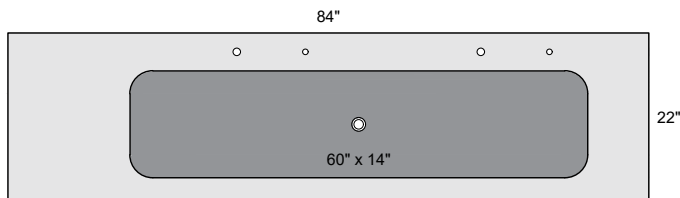

Optional:

- Soap Holes: 2
- Support Brackets: 3

SEAMLESS QUARTZ VANITY TOP WITH INTEGRATED SINK

TREJA

TECHNICAL SPECIFICATIONS

TREJ-7222

Specifications:

- Vanity Top Dimensions: 72" x 22"
- Inner Sink Dimensions: 50" x 14"
- Sink Depth: 5"
- Overflow: Yes
- Faucet Holes: 2
- Sink: 1
- Mirror Dimensions: 72" x 22"
- Mirror Frame Depth: Top: 2"; Base: 4"

Optional:

- Soap Holes: 2
- Support Brackets: 2

TREJ-7222-2S

Specifications:

- Vanity Top Dimensions: 72" x 22"
- Inner Sink Dimensions: 26" x 14"
- Sink Depth: 5"
- Overflow: Yes
- Faucet Holes: 2
- Sinks: 2
- Mirror Dimensions: 72" x 22"
- Mirror Frame Depth: Top: 2"; Base: 4"

Optional:

- Soap Holes: 2
- Support Brackets: 3

SEAMLESS QUARTZ VANITY TOP WITH INTEGRATED SINK

TREJA

TECHNICAL SPECIFICATIONS

TREJ-8422

Specifications:

- Vanity Top Dimensions: 84" x 22"
- Inner Sink Dimensions: 60" x 14"
- Sink Depth: 5"
- Overflow: Yes
- Faucet Holes: 2
- Sink: 1
- Mirror Dimensions: 84" x 22"
- Mirror Frame Depth: Top: 2"; Base: 4"

Optional:

- Soap Holes: 2
- Support Brackets: 2

TREJ-8422-2S

Specifications:

- Vanity Top Dimensions: 84" x 22"
- Inner Sink Dimensions: 30" x 14"
- Sink Depth: 5"
- Overflow: Yes
- Faucet Holes: 2
- Sinks: 2
- Mirror Dimensions: 84" x 22"
- Mirror Frame Depth: Top: 2"; Base: 4"