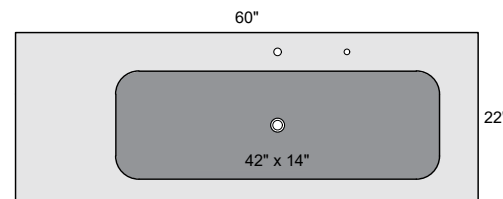

TECHNICAL SPECIFICATIONS

SEAMLESS QUARTZ VANITY TOP WITH INTEGRATED SINK

TREJA

Quantra
quartz

SEAMLESS QUARTZ VANITY TOP WITH INTEGRATED SINK

TREJA

TECHNICAL SPECIFICATIONS

TREJ-4822

Specifications:

- Vanity Top Dimensions: 48" x 22"
- Inner Sink Dimensions: 36" x 14"
- Sink Depth: 5"
- Overflow: Yes
- Faucet Hole: 1
- Sink: 1
- Mirror Dimensions: 48" x 22"
- Mirror Frame Depth: Top: 2"; Base: 4"

Optional:

- Soap Hole: 1
- Support Brackets: 2

TREJ-6022

Specifications:

- Vanity Top Dimensions: 60" x 22"
- Inner Sink Dimensions: 42" x 14"
- Sink Depth: 5"
- Overflow: Yes
- Faucet Hole: 1
- Sink: 1
- Mirror Dimensions: 60" x 22"
- Mirror Frame Depth: Top: 2"; Base: 4"

Optional:

- Soap Hole: 1
- Support Brackets: 2

TREJ-6022-2S

Specifications:

- Vanity Top Dimensions: 60" x 22"
- Inner Sink Dimensions: 22" x 14"
- Sink Depth: 5"
- Overflow: Yes
- Faucet Holes: 2
- Sinks: 2
- Mirror Dimensions: 60" x 22"
- Mirror Frame Depth: Top: 2"; Base: 4"