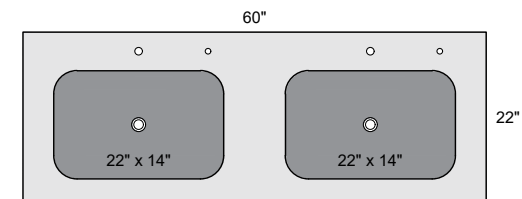

Specifications:

- Vanity Top Dimensions: 48" x 22"
- Inner Sink Dimensions: 36" x 14"
- Sink Depth: 5"
- Overflow: Yes
- Faucet Hole: 1
- Sink: 1
- Mirror Dimensions: 48" x 22"
- Mirror Frame Depth: Top: 2"; Base: 4"

Optional:

- Soap Hole: 1
- Support Brackets: 2

TREJ-6022

Specifications:

- Vanity Top Dimensions: 60" x 22"
- Inner Sink Dimensions: 42" x 14"
- Sink Depth: 5"
- Overflow: Yes
- Faucet Hole: 1
- Sink: 1
- Mirror Dimensions: 60" x 22"
- Mirror Frame Depth: Top: 2"; Base: 4"

Optional:

- Soap Hole: 1
- Support Brackets: 2

TREJ-6022-2S

Specifications:

- Vanity Top Dimensions: 60" x 22"
- Inner Sink Dimensions: 22" x 14"
- Sink Depth: 5"
- Overflow: Yes
- Faucet Holes: 2
- Sinks: 2
- Mirror Dimensions: 60" x 22"
- Mirror Frame Depth: Top: 2"; Base: 4"

Optional:

- Soap Holes: 2
- Support Brackets: 3

SEAMLESS QUARTZ VANITY TOP WITH INTEGRATED SINK

TREJA

TECHNICAL SPECIFICATIONS

TREJ-7222

Specifications:

- Vanity Top Dimensions: 72" x 22"
- Inner Sink Dimensions: 50" x 14"
- Sink Depth: 5"
- Overflow: Yes
- Faucet Holes: 2
- Sink: 1
- Mirror Dimensions: 72" x 22"
- Mirror Frame Depth: Top: 2"; Base: 4"