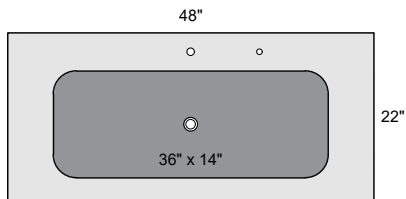

Specifications:

- Vanity Top Dimensions: 48" x 22"
- Inner Sink Dimensions: 36" x 14"
- Sink Depth: 5"
- Overflow: Yes
- Faucet Hole: 1
- Sink: 1
- Mirror Dimensions: 48" x 22"
- Mirror Frame Depth: Top: 2"; Base: 4"

Optional:

- Soap Hole: 1
- Support Brackets: 2

TREJ-6022

Specifications:

- Vanity Top Dimensions: 60" x 22"
- Inner Sink Dimensions: 42" x 14"
- Sink Depth: 5"
- Overflow: Yes
- Faucet Hole: 1
- Sink: 1
- Mirror Dimensions: 60" x 22"
- Mirror Frame Depth: Top: 2"; Base: 4"

Optional:

- Soap Hole: 1
- Support Brackets: 2

TREJ-6022-2S

Specifications:

- Vanity Top Dimensions: 60" x 22"
- Inner Sink Dimensions: 22" x 14"
- Sink Depth: 5"
- Overflow: Yes
- Faucet Holes: 2
- Sinks: 2
- Mirror Dimensions: 60" x 22"
- Mirror Frame Depth: Top: 2"; Base: 4"

Optional:

- Soap Holes: 2
- Support Brackets: 3

SEAMLESS QUARTZ VANITY TOP WITH INTEGRATED SINK

TREJA

TECHNICAL SPECIFICATIONS

TREJ-7222

Specifications:

- Vanity Top Dimensions: 72" x 22"
- Inner Sink Dimensions: 50" x 14"
- Sink Depth: 5"
- Overflow: Yes
- Faucet Holes: 2
- Sink: 1
- Mirror Dimensions: 72" x 22"
- Mirror Frame Depth: Top: 2"; Base: 4"