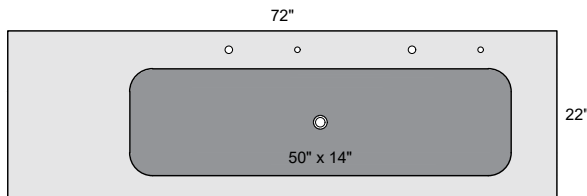

Optional:

- Soap Hole: 1
- Support Brackets: 2

TREJ-6022-2S

Specifications:

- Vanity Top Dimensions: 60" x 22"
- Inner Sink Dimensions: 22" x 14"
- Sink Depth: 5"
- Overflow: Yes
- Faucet Holes: 2
- Sinks: 2
- Mirror Dimensions: 60" x 22"
- Mirror Frame Depth: Top: 2"; Base: 4"

Optional:

- Soap Holes: 2
- Support Brackets: 3

SEAMLESS QUARTZ VANITY TOP WITH INTEGRATED SINK

TREJA

TECHNICAL SPECIFICATIONS

TREJ-7222

Specifications:

- Vanity Top Dimensions: 72" x 22"
- Inner Sink Dimensions: 50" x 14"
- Sink Depth: 5"
- Overflow: Yes
- Faucet Holes: 2
- Sink: 1
- Mirror Dimensions: 72" x 22"
- Mirror Frame Depth: Top: 2"; Base: 4"

Optional:

- Soap Holes: 2
- Support Brackets: 2

TREJ-7222-2S

Specifications:

- Vanity Top Dimensions: 72" x 22"
- Inner Sink Dimensions: 26" x 14"
- Sink Depth: 5"
- Overflow: Yes
- Faucet Holes: 2
- Sinks: 2
- Mirror Dimensions: 72" x 22"
- Mirror Frame Depth: Top: 2"; Base: 4"

Optional:

- Soap Holes: 2
- Support Brackets: 3

SEAMLESS QUARTZ VANITY TOP WITH INTEGRATED SINK

TREJA

TECHNICAL SPECIFICATIONS

TREJ-8422

Specifications:

- Vanity Top Dimensions: 84" x 22"
- Inner Sink Dimensions: 60" x 14"
- Sink Depth: 5"
- Overflow: Yes
- Faucet Holes: 2
- Sink: 1
- Mirror Dimensions: 84" x 22"
- Mirror Frame Depth: Top: 2"; Base: 4"