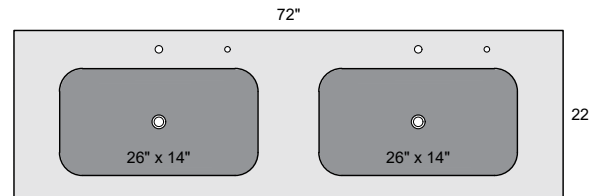

Optional:

- Soap Hole: 1
- Support Brackets: 2

TREJ-6022-2S

Specifications:

- Vanity Top Dimensions: 60" x 22"
- Inner Sink Dimensions: 22" x 14"
- Sink Depth: 5"
- Overflow: Yes
- Faucet Holes: 2
- Sinks: 2
- Mirror Dimensions: 60" x 22"
- Mirror Frame Depth: Top: 2"; Base: 4"

Optional:

- Soap Holes: 2
- Support Brackets: 3

SEAMLESS QUARTZ VANITY TOP WITH INTEGRATED SINK

TREJA

TECHNICAL SPECIFICATIONS

TREJ-7222

Specifications:

- Vanity Top Dimensions: 72" x 22"
- Inner Sink Dimensions: 50" x 14"
- Sink Depth: 5"
- Overflow: Yes
- Faucet Holes: 2
- Sink: 1
- Mirror Dimensions: 72" x 22"
- Mirror Frame Depth: Top: 2"; Base: 4"

Optional:

- Soap Holes: 2
- Support Brackets: 2

TREJ-7222-2S

Specifications:

- Vanity Top Dimensions: 72" x 22"
- Inner Sink Dimensions: 26" x 14"
- Sink Depth: 5"
- Overflow: Yes
- Faucet Holes: 2
- Sinks: 2
- Mirror Dimensions: 72" x 22"
- Mirror Frame Depth: Top: 2"; Base: 4"

Optional:

- Soap Holes: 2
- Support Brackets: 3

SEAMLESS QUARTZ VANITY TOP WITH INTEGRATED SINK

TREJA

TECHNICAL SPECIFICATIONS

TREJ-8422

Specifications:

- Vanity Top Dimensions: 84" x 22"
- Inner Sink Dimensions: 60" x 14"
- Sink Depth: 5"
- Overflow: Yes
- Faucet Holes: 2
- Sink: 1
- Mirror Dimensions: 84" x 22"
- Mirror Frame Depth: Top: 2"; Base: 4"