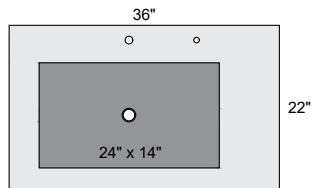

##### Specifications:

- Vanity Top Dimensions: 36" x 22"
- Inner Sink Dimensions: 24" x 14"
- Sink Depth: 5"
- Overflow: Yes
- Faucet Hole: 1
- Sink: 1
- Mirror Dimensions: 36" x 22"
- Mirror Frame Depth: Top: 2"; Base: 4"

##### Specifications:

- Vanity Top Dimensions: 48" x 22"
- Inner Sink Dimensions: 24" x 14"
- Sink Depth: 5"
- Overflow: Yes
- Faucet Hole: 1
- Sink: 1
- Mirror Dimensions: 48" x 22"
- Mirror Frame Depth: Top: 2"; Base: 4"

##### Specifications:

- Vanity Top Dimensions: 60" x 22"
- Inner Sink Dimensions: 36" x 14"
- Sink Depth: 5"
- Overflow: Yes
- Faucet Hole: 1
- Sink: 1
- Mirror Dimensions: 60" x 22"
- Mirror Frame Depth: Top: 2"; Base: 4"

#### Specifications:

- Vanity Top Dimensions: 84" x 22"
- Inner Sink Dimensions: 52" x 14"
- Sink Depth: 5"
- Overflow: Yes
- Faucet Holes: 2
- Sink: 1
- Mirror Dimensions: 84" x 22"
- Mirror Frame Depth: Top:2"; Base:4"