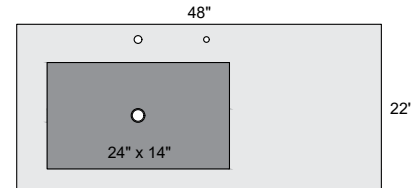

SERI-4822

Specifications:

- Vanity Top Dimensions: 48" x 22"
- Inner Sink Dimensions: 24" x 14"
- Sink Depth: 5"
- Overflow: Yes
- Faucet Hole: 1
- Sink: 1
- Mirror Dimensions: 48" x 22"
- Mirror Frame Depth: Top: 2"; Base: 4"

Optional:

- Soap Hole: 1
- Support Brackets: 2