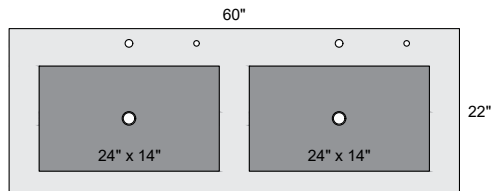

SEAMLESS QUARTZ VANITY TOP WITH INTEGRATED SINK

SERIO

TECHNICAL SPECIFICATIONS

SERI-6022-2S

Specifications:

- Vanity Top Dimensions: 60" x 22"
- Inner Sink Dimensions: 24" x 14"
- Sink Depth: 5"
- Overflow: Yes
- Faucet Holes: 2
- Sinks: 2
- Mirror Dimensions: 60" x 22"
- Mirror Frame Depth: Top: 2"; Base: 4"

Optional:

- Soap Holes: 2
- Support Brackets: 3