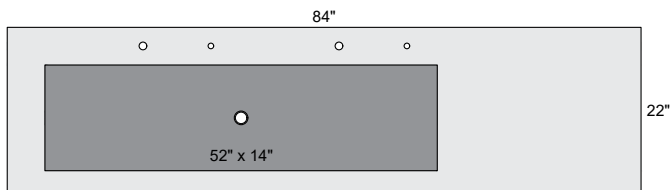

SEAMLESS QUARTZ VANITY TOP WITH INTEGRATED SINK

SERIO

TECHNICAL SPECIFICATIONS

SERI-8422

Specifications:

- Vanity Top Dimensions: 84" x 22"
- Inner Sink Dimensions: 52" x 14"
- Sink Depth: 5"
- Overflow: Yes
- Faucet Holes: 2
- Sink: 1
- Mirror Dimensions: 84" x 22"
- Mirror Frame Depth: Top:2"; Base:4"

Optional:

- Soap Holes: 2
- Support Brackets: 2