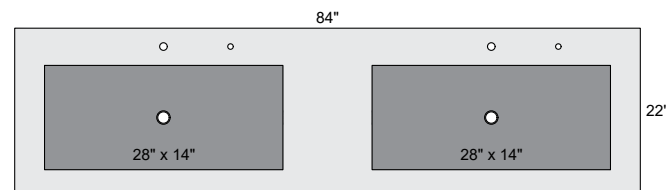

SERI-8422-2S

Specifications:

- Vanity Top Dimensions: 84" x 22"
- Inner Sink Dimensions: 28" x 14"
- Sink Depth: 5"
- Overflow: Yes
- Faucet Holes: 2
- Sinks: 2
- Mirror Dimensions: 84" x 22"
- Mirror Frame Depth: Top:2"; Base:4"

Optional:

- Soap Holes: 2
- Support Brackets: 3

Quantra Quartz products are made of natural quartz and proprietary binders. Each piece may have minor variations in colour/shape, vein and visual pattern; which adds to its uniqueness. This technical specification sheet cannot be used as an installation guide. All measurements are subject to change and minor variations. Diagrams are not to scale and are for illustration purposes only.

Quantra®
quartz