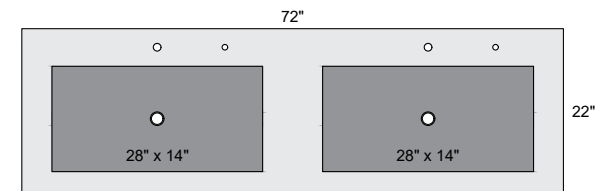

SERI-7222-2S

Specifications:

- Vanity Top Dimensions: 72" x 22"
- Inner Sink Dimensions: 28" x 14"
- Sink Depth: 5"
- Overflow: Yes
- Faucet Holes: 2
- Sinks: 2
- Mirror Dimensions: 72" x 22"
- Mirror Frame Depth: Top: 2"; Base: 4"

Optional:

- Soap Holes: 2
- Support Brackets: 3