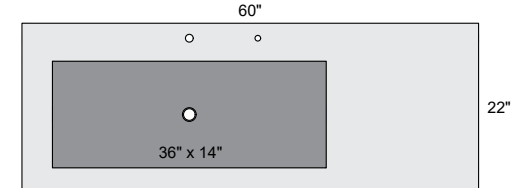

SERI-6022

Specifications:

- Vanity Top Dimensions: 60" x 22"
- Inner Sink Dimensions: 36" x 14"
- Sink Depth: 5"
- Overflow: Yes
- Faucet Hole: 1
- Sink: 1
- Mirror Dimensions: 60" x 22"
- Mirror Frame Depth: Top: 2"; Base: 4"

Optional:

- Soap Hole: 1
- Support Brackets: 2