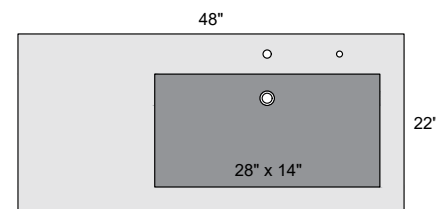

SELL-4822

Specifications:

- Vanity Top Dimensions: 48" x 22"
- Inner Sink Dimensions: 28" x 14"
- Sink Depth: 5"
- Overflow: Yes
- Faucet Hole: 1
- Sink: 1
- Mirror Dimensions: 48" x 22"
- Mirror Frame Depth: Top: 2"; Base: 4"

Optional:

- Soap Hole: 1
- Support Brackets: 2