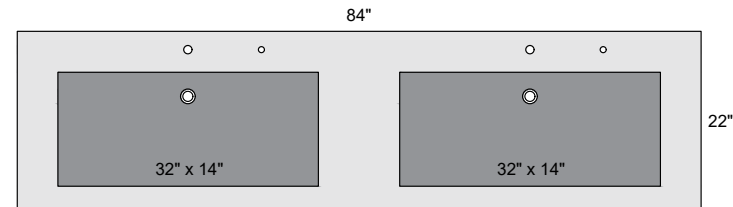

SELL-8422-2S

Specifications:

- Vanity Top Dimensions: 84" x 22"
- Inner Sink Dimensions: 32" x 14"
- Sink Depth: 5"
- Overflow: Yes
- Faucet Holes: 2
- Sinks: 2
- Mirror Dimensions: 84" x 22"
- Mirror Frame Depth: Top:2"; Base:4"

Optional:

- Soap Holes: 2
- Support Brackets: 3

Quantra Quartz products are made of natural quartz and proprietary binders. Each piece may have minor variations in colour/shape, vein and visual pattern; which adds to its uniqueness. This technical specification sheet cannot be used as an installation guide. All measurements are subject to change and minor variations. Diagrams are not to scale and are for illustration purposes only.

Quantra®
quartz