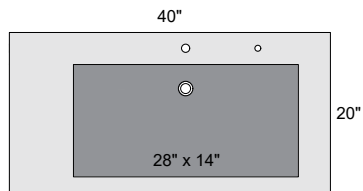

#### Specifications:

- Vanity Top Dimensions: 40" x 20"
- Inner Sink Dimensions: 28" x 14"
- Sink Depth: 5"
- Overflow: Yes
- Faucet Hole: 1
- Sink: 1
- Mirror Dimensions: 40" x 20"
- Mirror Frame Depth: Top: 2"; Base: 4"

#### Specifications:

- Vanity Top Dimensions: 48" x 22"
- Inner Sink Dimensions: 28" x 14"
- Sink Depth: 5"
- Overflow: Yes
- Faucet Hole: 1
- Sink: 1
- Mirror Dimensions: 48" x 22"
- Mirror Frame Depth: Top: 2"; Base: 4"

#### Specifications:

- Vanity Top Dimensions: 60" x 22"
- Inner Sink Dimensions: 32" x 14"
- Sink Depth: 5"
- Overflow: Yes
- Faucet Hole: 1
- Sink: 1
- Mirror Dimensions: 60" x 22"
- Mirror Frame Depth: Top: 2"; Base: 4"

#### Specifications:

- Vanity Top Dimensions: 84" x 22"
- Inner Sink Dimensions: 44" x 14"
- Sink Depth: 5"
- Overflow: Yes
- Faucet Hole: 1
- Sink: 1
- Mirror Dimensions: 84" x 22"
- Mirror Frame Depth: Top:2"; Base:4"