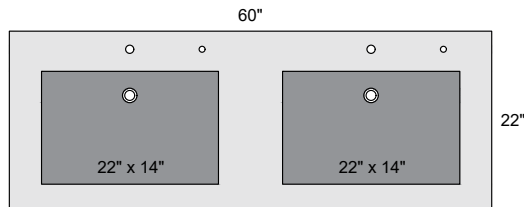

SEAMLESS QUARTZ VANITY TOP WITH INTEGRATED SINK

SELLERO

TECHNICAL SPECIFICATIONS

SELL-6022-2S

Specifications:

- Vanity Top Dimensions: 60" x 22"
- Inner Sink Dimensions: 22" x 14"
- Sink Depth: 5"
- Overflow: Yes
- Faucet Holes: 2
- Sinks: 2
- Mirror Dimensions: 60" x 22"
- Mirror Frame Depth: Top: 2"; Base: 4"

Optional:

- Soap Holes: 2
- Support Brackets: 3