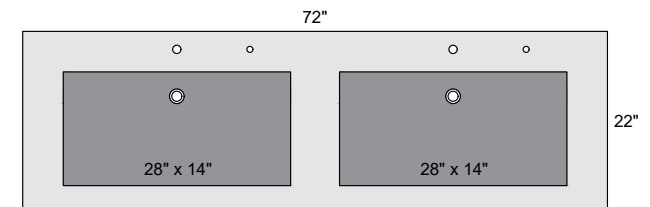

SELL-7222-2S

Specifications:

- Vanity Top Dimensions: 72" x 22"
- Inner Sink Dimensions: 28" x 14"
- Sink Depth: 5"
- Overflow: Yes
- Faucet Holes: 2
- Sinks: 2
- Mirror Dimensions: 72" x 22"
- Mirror Frame Depth: Top: 2"; Base: 4"

Optional:

- Soap Holes: 2
- Support Brackets: 3