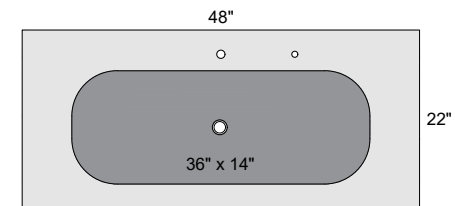

##### Specifications:

- Vanity Top Dimensions: 26" x 20"
- Inner Sink Dimensions: 21" x 14"
- Sink Depth: 5"
- Overflow: No
- Faucet Hole: 1
- Sink: 1
- Mirror Dimensions: 26" x 20"
- Mirror Frame Depth: Top: 2"; Base: 4"

##### Specifications:

- Vanity Top Dimensions: 36" x 22"
- Inner Sink Dimensions: 28" x 14"
- Sink Depth: 5"
- Overflow: Yes
- Faucet Hole: 1
- Sink: 1
- Mirror Dimensions: 36" x 22"
- Mirror Frame Depth: Top: 2"; Base: 4"

##### Specifications:

- Vanity Top Dimensions: 48" x 22"
- Inner Sink Dimensions: 36" x 14"
- Sink Depth: 5"
- Overflow: Yes
- Faucet Hole: 1
- Sink: 1
- Mirror Dimensions: 48" x 22"
- Mirror Frame Depth: Top: 2"; Base: 4"