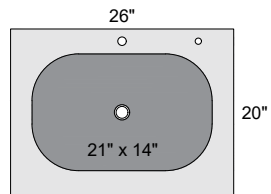

##### Specifications:

- Vanity Top Dimensions: 26" x 20"
- Inner Sink Dimensions: 21" x 14"
- Sink Depth: 5"
- Overflow: No
- Faucet Hole: 1
- Sink: 1
- Mirror Dimensions: 26" x 20"
- Mirror Frame Depth: Top: 2"; Base: 4"

##### Specifications:

- Vanity Top Dimensions: 36" x 22"
- Inner Sink Dimensions: 28" x 14"
- Sink Depth: 5"
- Overflow: Yes
- Faucet Hole: 1
- Sink: 1
- Mirror Dimensions: 36" x 22"
- Mirror Frame Depth: Top: 2"; Base: 4"

##### Specifications:

- Vanity Top Dimensions: 48" x 22"
- Inner Sink Dimensions: 36" x 14"
- Sink Depth: 5"
- Overflow: Yes
- Faucet Hole: 1
- Sink: 1
- Mirror Dimensions: 48" x 22"
- Mirror Frame Depth: Top: 2"; Base: 4"