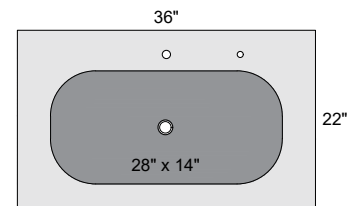

##### Specifications:

- Vanity Top Dimensions: 26" x 20"
- Inner Sink Dimensions: 21" x 14"
- Sink Depth: 5"
- Overflow: No
- Faucet Hole: 1
- Sink: 1
- Mirror Dimensions: 26" x 20"
- Mirror Frame Depth: Top: 2"; Base: 4"

##### Specifications:

- Vanity Top Dimensions: 36" x 22"
- Inner Sink Dimensions: 28" x 14"
- Sink Depth: 5"
- Overflow: Yes
- Faucet Hole: 1
- Sink: 1
- Mirror Dimensions: 36" x 22"
- Mirror Frame Depth: Top: 2"; Base: 4"

##### Specifications:

- Vanity Top Dimensions: 48" x 22"
- Inner Sink Dimensions: 36" x 14"
- Sink Depth: 5"
- Overflow: Yes
- Faucet Hole: 1
- Sink: 1
- Mirror Dimensions: 48" x 22"
- Mirror Frame Depth: Top: 2"; Base: 4"