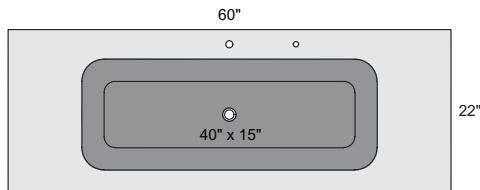

Optional:

- Soap Hole: 1
- Support Brackets: 2

LILA-3620

Specifications:

- Vanity Top Dimensions: 36" x 20"
- Inner Sink Dimensions: 22" x 15"
- Sink Depth: 5"
- Overflow: Yes
- Faucet Hole: 1
- Sink: 1
- Mirror Dimensions: 36" x 20"
- Mirror Frame Depth: Top: 2"; Base: 4"

Optional:

- Soap Hole: 1
- Support Brackets: 2

LILA-4822

Specifications:

- Vanity Top Dimensions: 48" x 22"
- Inner Sink Dimensions: 28" x 15"
- Sink Depth: 5"
- Overflow: Yes
- Faucet Hole: 1
- Sink: 1
- Mirror Dimensions: 48" x 22"
- Mirror Frame Depth: Top: 2"; Base: 4"

Optional:

- Soap Hole: 1
- Support Brackets: 2

SEAMLESS QUARTZ VANITY TOP WITH INTEGRATED SINK

LILAZ

TECHNICAL SPECIFICATIONS

LILA-6022

Specifications:

- Vanity Top Dimensions: 60" x 22"
- Inner Sink Dimensions: 40" x 15"
- Sink Depth: 5"
- Overflow: Yes
- Faucet Hole: 1
- Sink: 1
- Mirror Dimensions: 60" x 22"
- Mirror Frame Depth: Top:2"; Base:4"

Optional:

- Soap Hole: 1
- Support Brackets: 2

LILA-6022-2S

Specifications:

- Vanity Top Dimensions: 60" x 22"
- Inner Sink Dimensions: 22" x 15"
- Sink Depth: 5"
- Overflow: Yes
- Faucet Holes: 2
- Sinks: 2
- Mirror Dimensions: 60" x 22"
- Mirror Frame Depth: Top:2"; Base:4"