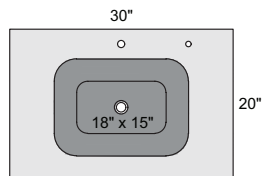

Specifications:

- Vanity Top Dimensions: 30" x 20"
- Inner Sink Dimensions: 18" x 15"
- Sink Depth: 5"
- Overflow: Yes
- Faucet Hole: 1
- Sink: 1
- Mirror Dimensions: 30" x 20"
- Mirror Frame Depth: Top: 2"; Base: 4"

Optional:

- Soap Hole: 1
- Support Brackets: 2

LILA-3620

Specifications:

- Vanity Top Dimensions: 36" x 20"
- Inner Sink Dimensions: 22" x 15"
- Sink Depth: 5"
- Overflow: Yes
- Faucet Hole: 1
- Sink: 1
- Mirror Dimensions: 36" x 20"
- Mirror Frame Depth: Top: 2"; Base: 4"

Optional:

- Soap Hole: 1
- Support Brackets: 2

LILA-4822

Specifications:

- Vanity Top Dimensions: 48" x 22"
- Inner Sink Dimensions: 28" x 15"
- Sink Depth: 5"
- Overflow: Yes
- Faucet Hole: 1
- Sink: 1
- Mirror Dimensions: 48" x 22"
- Mirror Frame Depth: Top: 2"; Base: 4"

Optional:

- Soap Hole: 1
- Support Brackets: 2

SEAMLESS QUARTZ VANITY TOP WITH INTEGRATED SINK

LILAZ

TECHNICAL SPECIFICATIONS

LILA-6022

Specifications:

- Vanity Top Dimensions: 60" x 22"
- Inner Sink Dimensions: 40" x 15"
- Sink Depth: 5"
- Overflow: Yes
- Faucet Hole: 1
- Sink: 1
- Mirror Dimensions: 60" x 22"
- Mirror Frame Depth: Top:2"; Base:4"