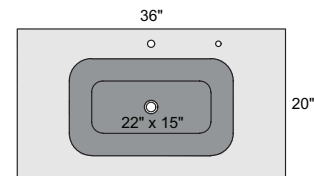

Specifications:

- Vanity Top Dimensions: 30" x 20"
- Inner Sink Dimensions: 18" x 15"
- Sink Depth: 5"
- Overflow: Yes
- Faucet Hole: 1
- Sink: 1
- Mirror Dimensions: 30" x 20"
- Mirror Frame Depth: Top: 2"; Base: 4"

Optional:

- Soap Hole: 1
- Support Brackets: 2

LILA-3620

Specifications:

- Vanity Top Dimensions: 36" x 20"
- Inner Sink Dimensions: 22" x 15"
- Sink Depth: 5"
- Overflow: Yes
- Faucet Hole: 1
- Sink: 1
- Mirror Dimensions: 36" x 20"
- Mirror Frame Depth: Top: 2"; Base: 4"

Optional:

- Soap Hole: 1
- Support Brackets: 2

LILA-4822

Specifications:

- Vanity Top Dimensions: 48" x 22"
- Inner Sink Dimensions: 28" x 15"
- Sink Depth: 5"
- Overflow: Yes
- Faucet Hole: 1
- Sink: 1
- Mirror Dimensions: 48" x 22"
- Mirror Frame Depth: Top: 2"; Base: 4"

Optional:

- Soap Hole: 1
- Support Brackets: 2

SEAMLESS QUARTZ VANITY TOP WITH INTEGRATED SINK

LILAZ

TECHNICAL SPECIFICATIONS

LILA-6022

Specifications:

- Vanity Top Dimensions: 60" x 22"
- Inner Sink Dimensions: 40" x 15"
- Sink Depth: 5"
- Overflow: Yes
- Faucet Hole: 1
- Sink: 1
- Mirror Dimensions: 60" x 22"
- Mirror Frame Depth: Top:2"; Base:4"