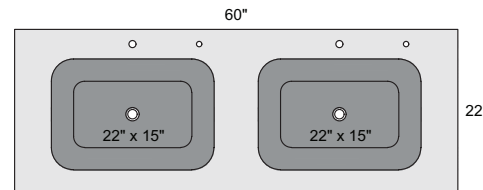

Optional:

- Soap Hole: 1
- Support Brackets: 2

LILA-3620

Specifications:

- Vanity Top Dimensions: 36" x 20"
- Inner Sink Dimensions: 22" x 15"
- Sink Depth: 5"
- Overflow: Yes
- Faucet Hole: 1
- Sink: 1
- Mirror Dimensions: 36" x 20"
- Mirror Frame Depth: Top: 2"; Base: 4"

Optional:

- Soap Hole: 1
- Support Brackets: 2

LILA-4822

Specifications:

- Vanity Top Dimensions: 48" x 22"
- Inner Sink Dimensions: 28" x 15"
- Sink Depth: 5"
- Overflow: Yes
- Faucet Hole: 1
- Sink: 1
- Mirror Dimensions: 48" x 22"
- Mirror Frame Depth: Top: 2"; Base: 4"

Optional:

- Soap Hole: 1
- Support Brackets: 2

SEAMLESS QUARTZ VANITY TOP WITH INTEGRATED SINK

LILAZ

TECHNICAL SPECIFICATIONS

LILA-6022

Specifications:

- Vanity Top Dimensions: 60" x 22"
- Inner Sink Dimensions: 40" x 15"
- Sink Depth: 5"
- Overflow: Yes
- Faucet Hole: 1
- Sink: 1
- Mirror Dimensions: 60" x 22"
- Mirror Frame Depth: Top:2"; Base:4"

Optional:

- Soap Hole: 1
- Support Brackets: 2

LILA-6022-2S

Specifications:

- Vanity Top Dimensions: 60" x 22"
- Inner Sink Dimensions: 22" x 15"
- Sink Depth: 5"
- Overflow: Yes
- Faucet Holes: 2
- Sinks: 2
- Mirror Dimensions: 60" x 22"
- Mirror Frame Depth: Top:2"; Base:4"