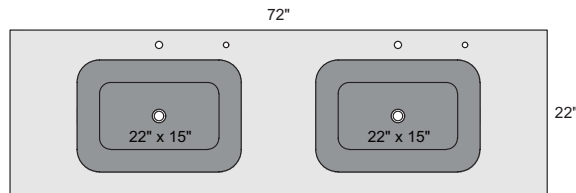

Optional:

- Soap Hole: 1
- Support Brackets: 2

LILA-3620

Specifications:

- Vanity Top Dimensions: 36" x 20"
- Inner Sink Dimensions: 22" x 15"
- Sink Depth: 5"
- Overflow: Yes
- Faucet Hole: 1
- Sink: 1
- Mirror Dimensions: 36" x 20"
- Mirror Frame Depth: Top: 2"; Base: 4"

Optional:

- Soap Holes: 2
- Support Brackets: 3

LILA-7222

Specifications:

- Vanity Top Dimensions: 72" x 22"
- Inner Sink Dimensions: 46" x 15"
- Sink Depth: 5"
- Overflow: Yes
- Faucet Hole: 1
- Sink: 1
- Mirror Dimensions: 72" x 22"
- Mirror Frame Depth: Top:2"; Base:4"

Optional:

- Soap Hole: 1
- Support Brackets: 2

SEAMLESS QUARTZ VANITY TOP WITH INTEGRATED SINK

LILAZ

TECHNICAL SPECIFICATIONS

LILA-7222-2S

Specifications:

- Vanity Top Dimensions: 72" x 22"
- Inner Sink Dimensions: 22" x 15"
- Sink Depth: 5"
- Overflow: Yes
- Faucet Holes: 2
- Sinks: 2
- Mirror Dimensions: 72" x 22"
- Mirror Frame Depth: Top:2"; Base:4"

Optional:

- Soap Holes: 2
- Support Brackets: 3

LILA-8422

Specifications:

- Vanity Top Dimensions: 84" x 22"
- Inner Sink Dimensions: 54" x 15"
- Sink Depth: 5"
- Overflow: Yes
- Faucet Holes: 2
- Sink: 1
- Mirror Dimensions: 84" x 22"
- Mirror Frame Depth: Top:2"; Base:4"