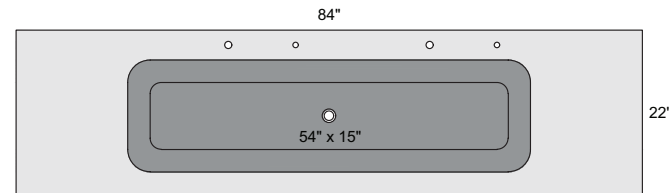

Optional:

- Soap Hole: 1
- Support Brackets: 2

LILA-3620

Specifications:

- Vanity Top Dimensions: 36" x 20"
- Inner Sink Dimensions: 22" x 15"
- Sink Depth: 5"
- Overflow: Yes
- Faucet Hole: 1
- Sink: 1
- Mirror Dimensions: 36" x 20"
- Mirror Frame Depth: Top: 2"; Base: 4"

Optional:

- Soap Holes: 2
- Support Brackets: 3

LILA-7222

Specifications:

- Vanity Top Dimensions: 72" x 22"
- Inner Sink Dimensions: 46" x 15"
- Sink Depth: 5"
- Overflow: Yes
- Faucet Hole: 1
- Sink: 1
- Mirror Dimensions: 72" x 22"
- Mirror Frame Depth: Top:2"; Base:4"

Optional:

- Soap Hole: 1
- Support Brackets: 2

SEAMLESS QUARTZ VANITY TOP WITH INTEGRATED SINK

LILAZ

TECHNICAL SPECIFICATIONS

LILA-7222-2S

Specifications:

- Vanity Top Dimensions: 72" x 22"
- Inner Sink Dimensions: 22" x 15"
- Sink Depth: 5"
- Overflow: Yes
- Faucet Holes: 2
- Sinks: 2
- Mirror Dimensions: 72" x 22"
- Mirror Frame Depth: Top:2"; Base:4"

Optional:

- Soap Holes: 2
- Support Brackets: 3

LILA-8422

Specifications:

- Vanity Top Dimensions: 84" x 22"
- Inner Sink Dimensions: 54" x 15"
- Sink Depth: 5"
- Overflow: Yes
- Faucet Holes: 2
- Sink: 1
- Mirror Dimensions: 84" x 22"
- Mirror Frame Depth: Top:2"; Base:4"