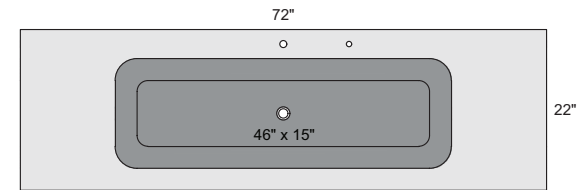

Optional:

- Soap Hole: 1
- Support Brackets: 2

SEAMLESS QUARTZ VANITY TOP WITH INTEGRATED SINK

LILAZ

TECHNICAL SPECIFICATIONS

LILA-6022

Specifications:

- Vanity Top Dimensions: 60" x 22"
- Inner Sink Dimensions: 40" x 15"
- Sink Depth: 5"
- Overflow: Yes
- Faucet Hole: 1
- Sink: 1
- Mirror Dimensions: 60" x 22"
- Mirror Frame Depth: Top:2"; Base:4"

Optional:

- Soap Hole: 1
- Support Brackets: 2

LILA-6022-2S

Specifications:

- Vanity Top Dimensions: 60" x 22"
- Inner Sink Dimensions: 22" x 15"
- Sink Depth: 5"
- Overflow: Yes
- Faucet Holes: 2
- Sinks: 2
- Mirror Dimensions: 60" x 22"
- Mirror Frame Depth: Top:2"; Base:4"

Optional:

- Soap Holes: 2
- Support Brackets: 3

LILA-7222

Specifications:

- Vanity Top Dimensions: 72" x 22"
- Inner Sink Dimensions: 46" x 15"
- Sink Depth: 5"
- Overflow: Yes
- Faucet Hole: 1
- Sink: 1
- Mirror Dimensions: 72" x 22"
- Mirror Frame Depth: Top:2"; Base:4"

Optional:

- Soap Hole: 1
- Support Brackets: 2

SEAMLESS QUARTZ VANITY TOP WITH INTEGRATED SINK

LILAZ

TECHNICAL SPECIFICATIONS

LILA-7222-2S

Specifications:

- Vanity Top Dimensions: 72" x 22"
- Inner Sink Dimensions: 22" x 15"
- Sink Depth: 5"
- Overflow: Yes
- Faucet Holes: 2
- Sinks: 2
- Mirror Dimensions: 72" x 22"
- Mirror Frame Depth: Top:2"; Base:4"