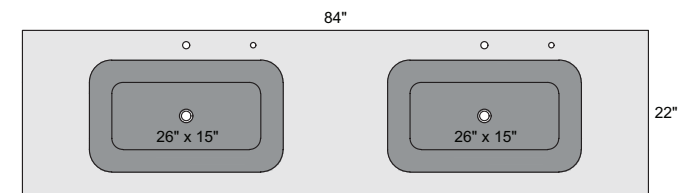

Optional:

- Soap Holes: 2
- Support Brackets: 3

LILA-7222

Specifications:

- Vanity Top Dimensions: 72" x 22"
- Inner Sink Dimensions: 46" x 15"
- Sink Depth: 5"
- Overflow: Yes
- Faucet Hole: 1
- Sink: 1
- Mirror Dimensions: 72" x 22"
- Mirror Frame Depth: Top:2"; Base:4"

Optional:

- Soap Hole: 1
- Support Brackets: 2

SEAMLESS QUARTZ VANITY TOP WITH INTEGRATED SINK

LILAZ

TECHNICAL SPECIFICATIONS

LILA-7222-2S

Specifications:

- Vanity Top Dimensions: 72" x 22"
- Inner Sink Dimensions: 22" x 15"
- Sink Depth: 5"
- Overflow: Yes
- Faucet Holes: 2
- Sinks: 2
- Mirror Dimensions: 72" x 22"
- Mirror Frame Depth: Top:2"; Base:4"

Optional:

- Soap Holes: 2
- Support Brackets: 3

LILA-8422

Specifications:

- Vanity Top Dimensions: 84" x 22"
- Inner Sink Dimensions: 54" x 15"
- Sink Depth: 5"
- Overflow: Yes
- Faucet Holes: 2
- Sink: 1
- Mirror Dimensions: 84" x 22"
- Mirror Frame Depth: Top:2"; Base:4"

Optional:

- Soap Holes: 2
- Support Brackets: 2

LILA-8422-2S

Specifications:

- Vanity Top Dimensions: 84" x 22"
- Inner Sink Dimensions: 26" x 15"
- Sink Depth: 5"
- Overflow: Yes
- Faucet Holes: 2
- Sinks: 2
- Mirror Dimensions: 84" x 22"
- Mirror Frame Depth: Top:2"; Base:4"