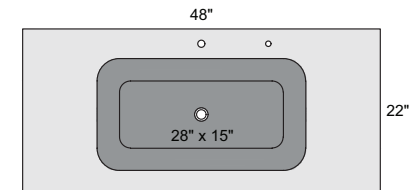

Specifications:

- Vanity Top Dimensions: 30" x 20"
- Inner Sink Dimensions: 18" x 15"
- Sink Depth: 5"
- Overflow: Yes
- Faucet Hole: 1
- Sink: 1
- Mirror Dimensions: 30" x 20"
- Mirror Frame Depth: Top: 2"; Base: 4"

Optional:

- Soap Hole: 1
- Support Brackets: 2

LILA-3620

Specifications:

- Vanity Top Dimensions: 36" x 20"
- Inner Sink Dimensions: 22" x 15"
- Sink Depth: 5"
- Overflow: Yes
- Faucet Hole: 1
- Sink: 1
- Mirror Dimensions: 36" x 20"
- Mirror Frame Depth: Top: 2"; Base: 4"

Optional:

- Soap Hole: 1
- Support Brackets: 2

LILA-4822

Specifications:

- Vanity Top Dimensions: 48" x 22"
- Inner Sink Dimensions: 28" x 15"
- Sink Depth: 5"
- Overflow: Yes
- Faucet Hole: 1
- Sink: 1
- Mirror Dimensions: 48" x 22"
- Mirror Frame Depth: Top: 2"; Base: 4"

Optional:

- Soap Hole: 1
- Support Brackets: 2

SEAMLESS QUARTZ VANITY TOP WITH INTEGRATED SINK

LILAZ

TECHNICAL SPECIFICATIONS

LILA-6022

Specifications:

- Vanity Top Dimensions: 60" x 22"
- Inner Sink Dimensions: 40" x 15"
- Sink Depth: 5"
- Overflow: Yes
- Faucet Hole: 1
- Sink: 1
- Mirror Dimensions: 60" x 22"
- Mirror Frame Depth: Top:2"; Base:4"