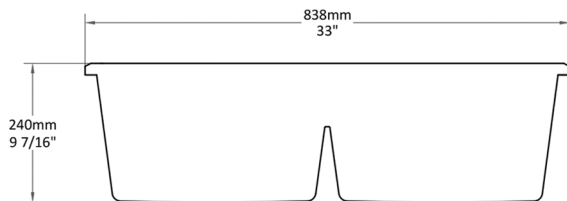

SINK: BRACCIANO

Length: 838 mm
Width: 559 mm
Shape: Rectangular

Height: 240 mm
Weight: 45 kg
Type: Overmount

SINK: BRACCIANO

Top View

Section AA

Front View

Side View

Quantra quartz products are made of natural quartz and proprietary binders. Each piece may have minor variations in color/shape, vein & visual pattern; which adds to its uniqueness. This technical specification sheet cannot be used as an installation guide. All measurements are subject to change and minor variations. Weights given are approximate.