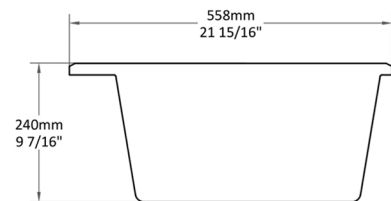

SINK: BRACCIANO

Length: 838 mm
Width: 559 mm
Shape: Rectangular

Height: 240 mm
Weight: 45 kg
Type: Overmount

SINK: BRACCIANO

Top View

Section AA

Front View

Side View

Quantra quartz products are made of natural quartz and proprietary binders. Each piece may have minor variations in color/shape, vein & visual pattern; which adds to its uniqueness. This technical specification sheet cannot be used as an installation guide. All measurements are subject to change and minor variations. Weights given are approximate.