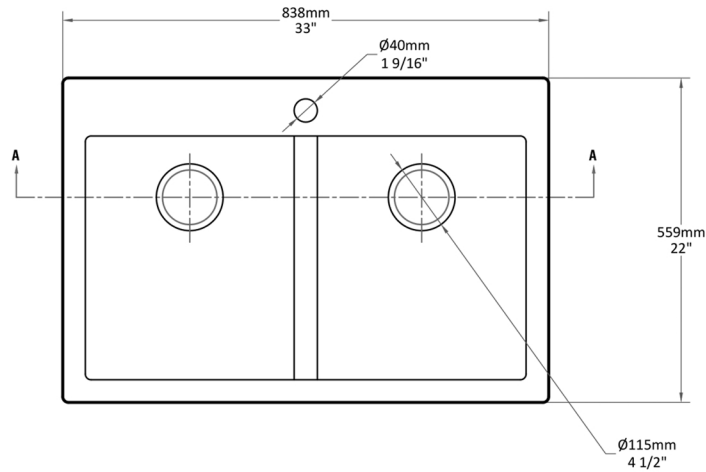

SINK: BRACCIANO

Length: 838 mm
Width: 559 mm
Shape: Rectangular

Height: 240 mm
Weight: 45 kg
Type: Overmount

SINK: BRACCIANO

Top View

Section AA

Front View

Side View