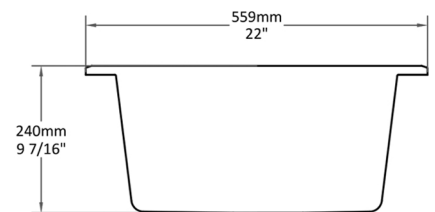

## SINK: ORTA

**Length:** 838 mm  
**Width:** 559 mm  
**Shape:** Rectangular

**Height:** 240 mm  
**Weight:** 38 kg  
**Type:** Overmount

**SINK: ORTA**

Top View

Section AA

Front View

Side View

Quantra quartz products are made of natural quartz and proprietary binders. Each piece may have minor variations in color/shape, vein & visual pattern; which adds to its uniqueness. This technical specification sheet cannot be used as an installation guide. All measurements are subject to change and minor variations. Weights given are approximate.