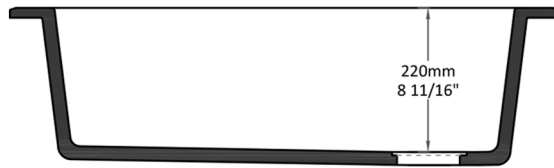

## SINK: ORTA

**Length:** 838 mm  
**Width:** 559 mm  
**Shape:** Rectangular

**Height:** 240 mm  
**Weight:** 38 kg  
**Type:** Overmount

**SINK: ORTA**

Top View

Section AA

Front View

Side View