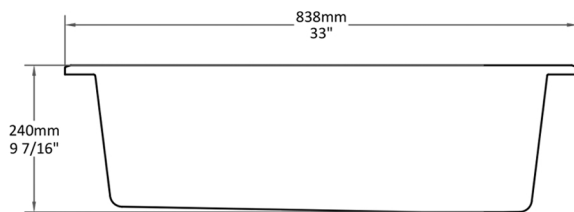

## SINK: ORTA

**Length:** 838 mm  
**Width:** 559 mm  
**Shape:** Rectangular

**Height:** 240 mm  
**Weight:** 38 kg  
**Type:** Overmount

**SINK: ORTA**

Top View

Section AA

Front View

Side View

Quantra quartz products are made of natural quartz and proprietary binders. Each piece may have minor variations in color/shape, vein & visual pattern; which adds to its uniqueness. This technical specification sheet cannot be used as an installation guide. All measurements are subject to change and minor variations. Weights given are approximate.