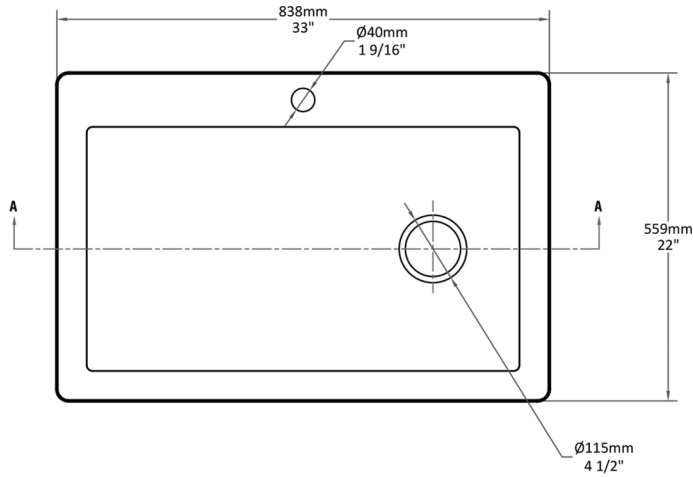

## SINK: ORTA

**Length:** 838 mm  
**Width:** 559 mm  
**Shape:** Rectangular

**Height:** 240 mm  
**Weight:** 38 kg  
**Type:** Overmount

**SINK: ORTA**

Top View

Section AA

Front View

Side View