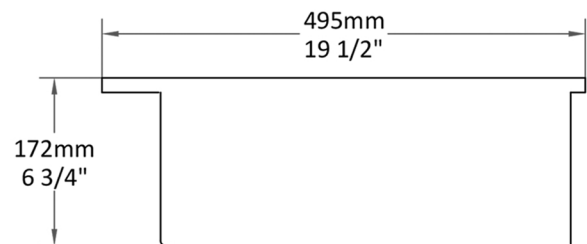

TECHNICAL SPECIFICATION

SINK: GARDA

Quantra[®]
quartz

Length: 406 mm
Width: 495 mm
Shape: Rectangular

Height: 172 mm
Weight: 15 kg
Type: Overmount

SINK: GARDA

Top View

Section AA

Front View

Side View

Quantra quartz products are made of natural quartz and proprietary binders. Each piece may have minor variations in color/shape, vein & visual pattern; which adds to its uniqueness. This technical specification sheet cannot be used as an installation guide. All measurements are subject to change and minor variations. Weights given are approximate.