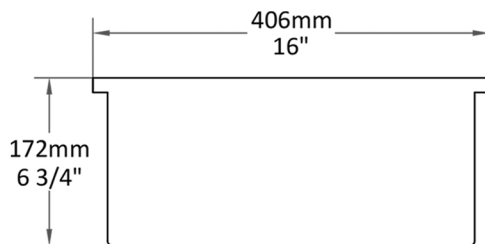

TECHNICAL SPECIFICATION

SINK: GARDA

Quantra[®]
quartz

Length: 406 mm
Width: 495 mm
Shape: Rectangular

Height: 172 mm
Weight: 15 kg
Type: Overmount

SINK: GARDA

Top View

Section AA

Front View

Side View

Quantra quartz products are made of natural quartz and proprietary binders. Each piece may have minor variations in color/shape, vein & visual pattern; which adds to its uniqueness. This technical specification sheet cannot be used as an installation guide. All measurements are subject to change and minor variations. Weights given are approximate.