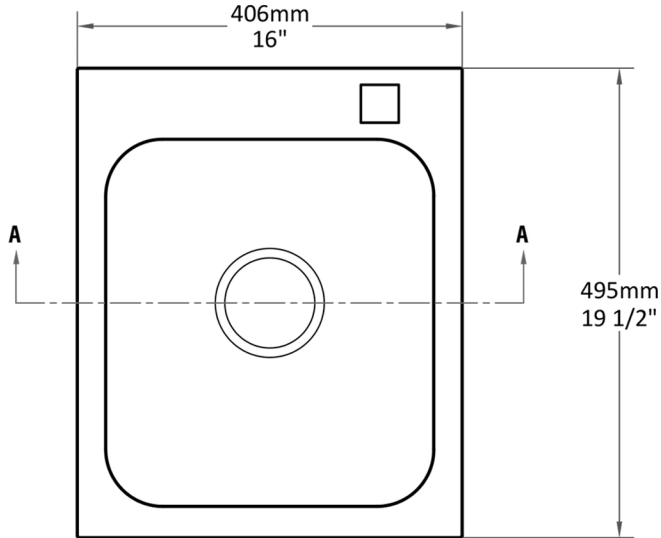

TECHNICAL SPECIFICATION

SINK: GARDA

Quantra[®]
quartz

Length: 406 mm
Width: 495 mm
Shape: Rectangular

Height: 172 mm
Weight: 15 kg
Type: Overmount

SINK: GARDA

Top View

Section AA

Front View

Side View

Quantra quartz products are made of natural quartz and proprietary binders. Each piece may have minor variations in color/shape, vein & visual pattern; which adds to its uniqueness. This technical specification sheet cannot be used as an installation guide. All measurements are subject to change and minor variations. Weights given are approximate.