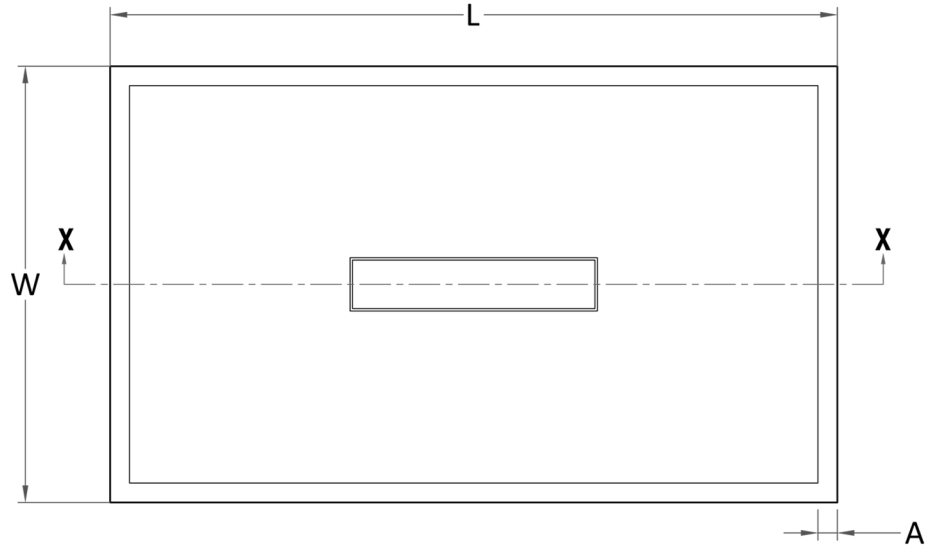

SHOWER TRAY: BURANO

Length: 1200 mm - 2500 mm

Width: 700 mm - 1500 mm

Shape: Rectangular

Height: 30 mm

Weight: 62 kg - 278 kg

Type: Recessed / Onfloor

SHOWER TRAY: BURANO

Top View

Section XX

L	W	A	H
1200 - 2500	700 - 1500	40 - 80	30

Quantra quartz products are made of natural quartz and proprietary binders. Each piece may have minor variations in color/shape, vein & visual pattern; which adds to its uniqueness. This technical specification sheet cannot be used as an installation guide. All measurements are subject to change and minor variations. Weights given are approximate.