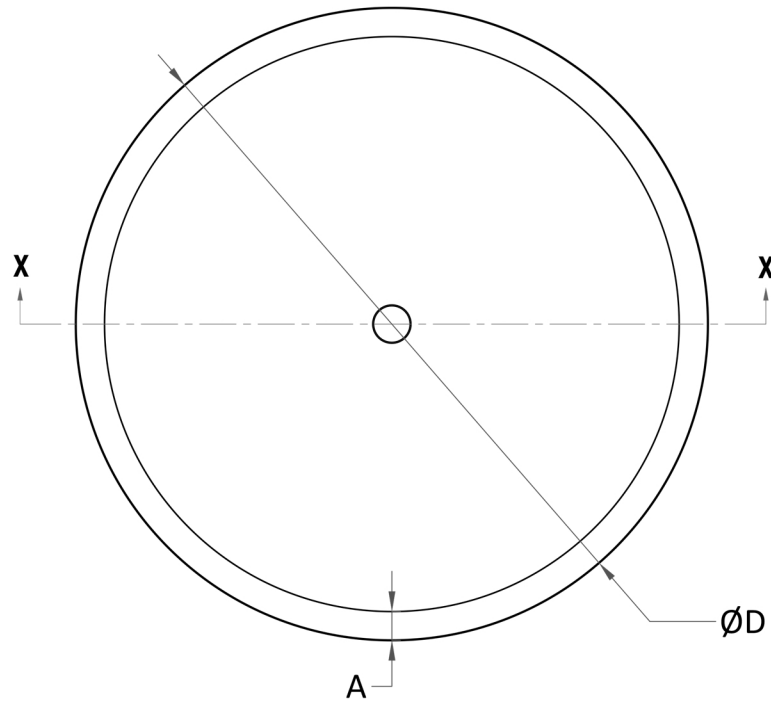

SHOWER TRAY: ELBA

Length: 900 mm - 1500 mm
Width: 900 mm - 1500 mm
Shape: Circular

Height: 30 mm
Weight: 60 kg - 167 kg
Type: Recessed / Onfloor

SHOWER TRAY: ELBA

Top View

Section XX

ØD	A	H
900 - 1500	40 - 80	30

Quantra quartz products are made of natural quartz and proprietary binders. Each piece may have minor variations in color/shape, vein & visual pattern; which adds to its uniqueness. This technical specification sheet cannot be used as an installation guide. All measurements are subject to change and minor variations. Weights given are approximate.