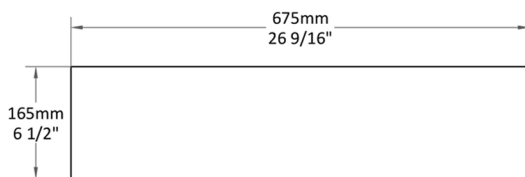

BASIN: CANNERO

Length: 675 mm
Width: 570 mm
Shape: Rectangular

Height: 165 mm
Weight: 48 kg
Type: Over Counter

BASIN: CANNERO

Top View

Section AA

Section BB

Front View

Side View

Quantra quartz products are made of natural quartz and proprietary binders. Each piece may have minor variations in color/shape, vein & visual pattern; which adds to its uniqueness. This technical specification sheet cannot be used as an installation guide. All measurements are subject to change and minor variations. Weights given are approximate.