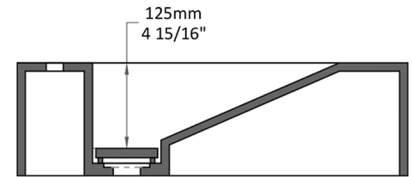

BASIN: CANNERO

Length: 675 mm
Width: 570 mm
Shape: Rectangular

Height: 165 mm
Weight: 48 kg
Type: Over Counter

BASIN: CANNERO

Top View

Section AA

Section BB

Front View

Side View

Quantra quartz products are made of natural quartz and proprietary binders. Each piece may have minor variations in color/shape, vein & visual pattern; which adds to its uniqueness. This technical specification sheet cannot be used as an installation guide. All measurements are subject to change and minor variations. Weights given are approximate.