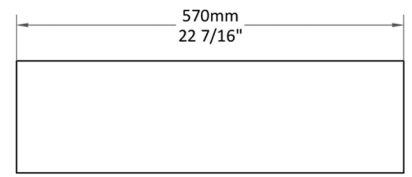

BASIN: CANNERO

Length: 675 mm
Width: 570 mm
Shape: Rectangular

Height: 165 mm
Weight: 48 kg
Type: Over Counter

BASIN: CANNERO

Top View

Section AA

Section BB

Front View

Side View

Quantra quartz products are made of natural quartz and proprietary binders. Each piece may have minor variations in color/shape, vein & visual pattern; which adds to its uniqueness. This technical specification sheet cannot be used as an installation guide. All measurements are subject to change and minor variations. Weights given are approximate.