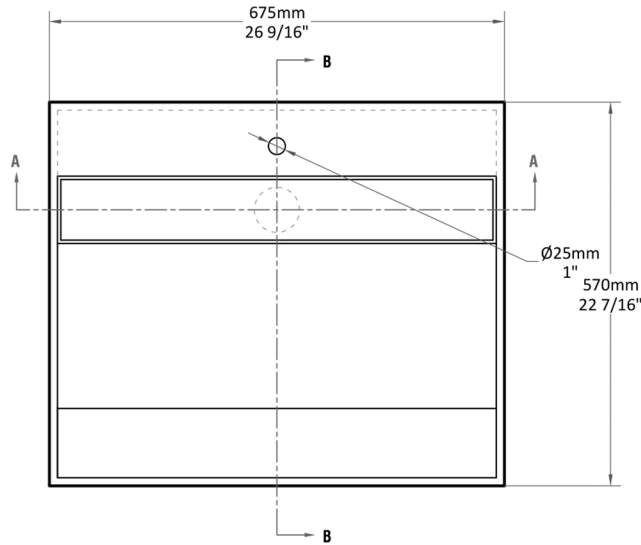

BASIN: CANNERO

Length: 675 mm
Width: 570 mm
Shape: Rectangular

Height: 165 mm
Weight: 48 kg
Type: Over Counter

BASIN: CANNERO

Top View

Section AA

Section BB

Front View

Side View

Quantra quartz products are made of natural quartz and proprietary binders. Each piece may have minor variations in color/shape, vein & visual pattern; which adds to its uniqueness. This technical specification sheet cannot be used as an installation guide. All measurements are subject to change and minor variations. Weights given are approximate.