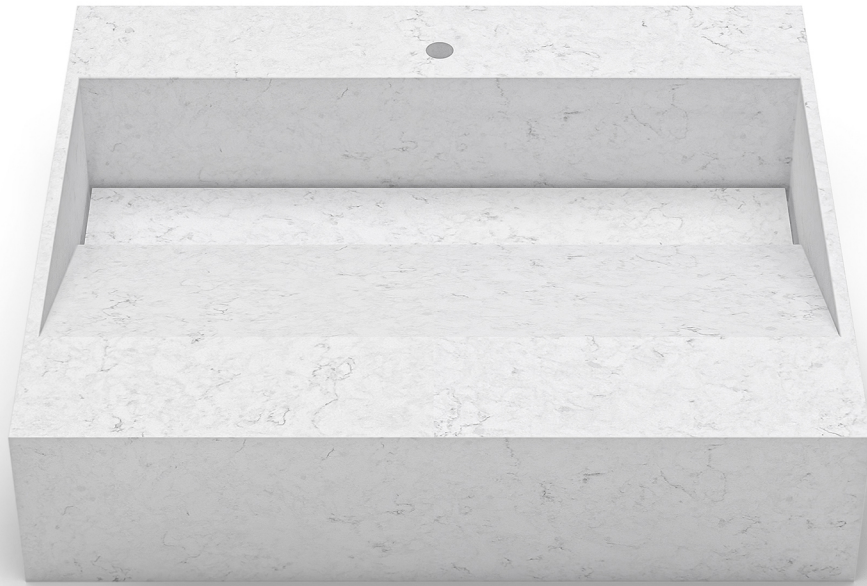

BASIN: CANNERO

Length: 675 mm
Width: 570 mm
Shape: Rectangular

Height: 165 mm
Weight: 48 kg
Type: Over Counter

BASIN: CANNERO

Top View

Section AA

Section BB

Front View

Side View

Quantra quartz products are made of natural quartz and proprietary binders. Each piece may have minor variations in color/shape, vein & visual pattern; which adds to its uniqueness. This technical specification sheet cannot be used as an installation guide. All measurements are subject to change and minor variations. Weights given are approximate.