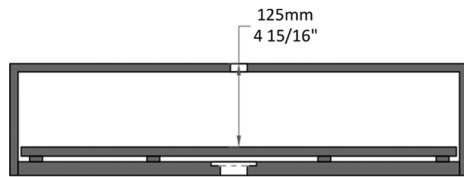

BASIN: CANNERO

Length: 675 mm
Width: 570 mm
Shape: Rectangular

Height: 165 mm
Weight: 48 kg
Type: Over Counter

BASIN: CANNERO

Top View

Section AA

Section BB

Front View

Side View

Quantra quartz products are made of natural quartz and proprietary binders. Each piece may have minor variations in color/shape, vein & visual pattern; which adds to its uniqueness. This technical specification sheet cannot be used as an installation guide. All measurements are subject to change and minor variations. Weights given are approximate.