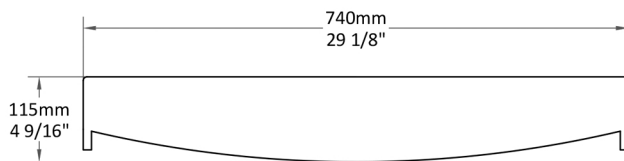

BASIN: ARONA

Length: 740 mm
Width: 470 mm
Shape: Rectangular

Height: 115 mm
Weight: 28 kg
Type: Wall Mounted

BASIN: ARONA

Top View

Section AA

Section BB

Front View

Side View

Quantra quartz products are made of natural quartz and proprietary binders. Each piece may have minor variations in color/shape, vein & visual pattern; which adds to its uniqueness. This technical specification sheet cannot be used as an installation guide. All measurements are subject to change and minor variations. Weights given are approximate.