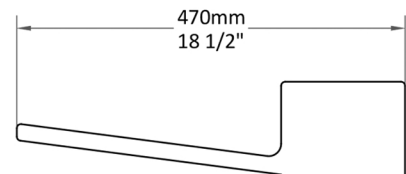

BASIN: ARONA

Length: 740 mm
Width: 470 mm
Shape: Rectangular

Height: 115 mm
Weight: 28 kg
Type: Wall Mounted

BASIN: ARONA

Top View

Section AA

Section BB

Front View

Side View

Quantra quartz products are made of natural quartz and proprietary binders. Each piece may have minor variations in color/shape, vein & visual pattern; which adds to its uniqueness. This technical specification sheet cannot be used as an installation guide. All measurements are subject to change and minor variations. Weights given are approximate.