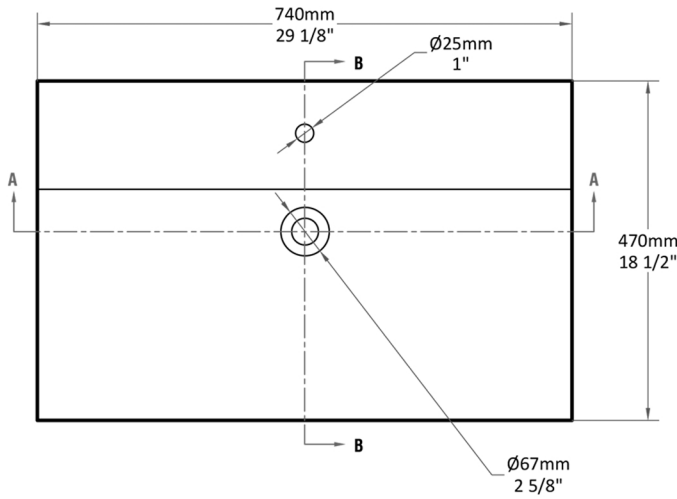

BASIN: ARONA

Length: 740 mm
Width: 470 mm
Shape: Rectangular

Height: 115 mm
Weight: 28 kg
Type: Wall Mounted

BASIN: ARONA

Top View

Section AA

Section BB

Front View

Side View

Quantra quartz products are made of natural quartz and proprietary binders. Each piece may have minor variations in color/shape, vein & visual pattern; which adds to its uniqueness. This technical specification sheet cannot be used as an installation guide. All measurements are subject to change and minor variations. Weights given are approximate.