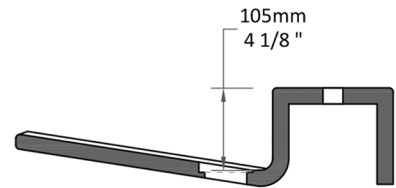

BASIN: ARONA

Length: 740 mm
Width: 470 mm
Shape: Rectangular

Height: 115 mm
Weight: 28 kg
Type: Wall Mounted

BASIN: ARONA

Top View

Section AA

Section BB

Front View

Side View

Quantra quartz products are made of natural quartz and proprietary binders. Each piece may have minor variations in color/shape, vein & visual pattern; which adds to its uniqueness. This technical specification sheet cannot be used as an installation guide. All measurements are subject to change and minor variations. Weights given are approximate.