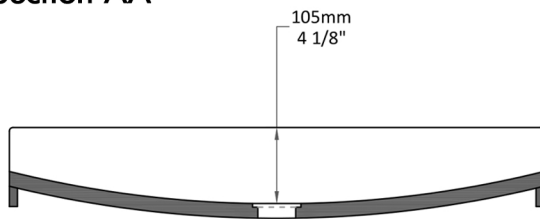

BASIN: ARONA

Length: 740 mm
Width: 470 mm
Shape: Rectangular

Height: 115 mm
Weight: 28 kg
Type: Wall Mounted

BASIN: ARONA

Top View

Section AA

Section BB

Front View

Side View

Quantra quartz products are made of natural quartz and proprietary binders. Each piece may have minor variations in color/shape, vein & visual pattern; which adds to its uniqueness. This technical specification sheet cannot be used as an installation guide. All measurements are subject to change and minor variations. Weights given are approximate.