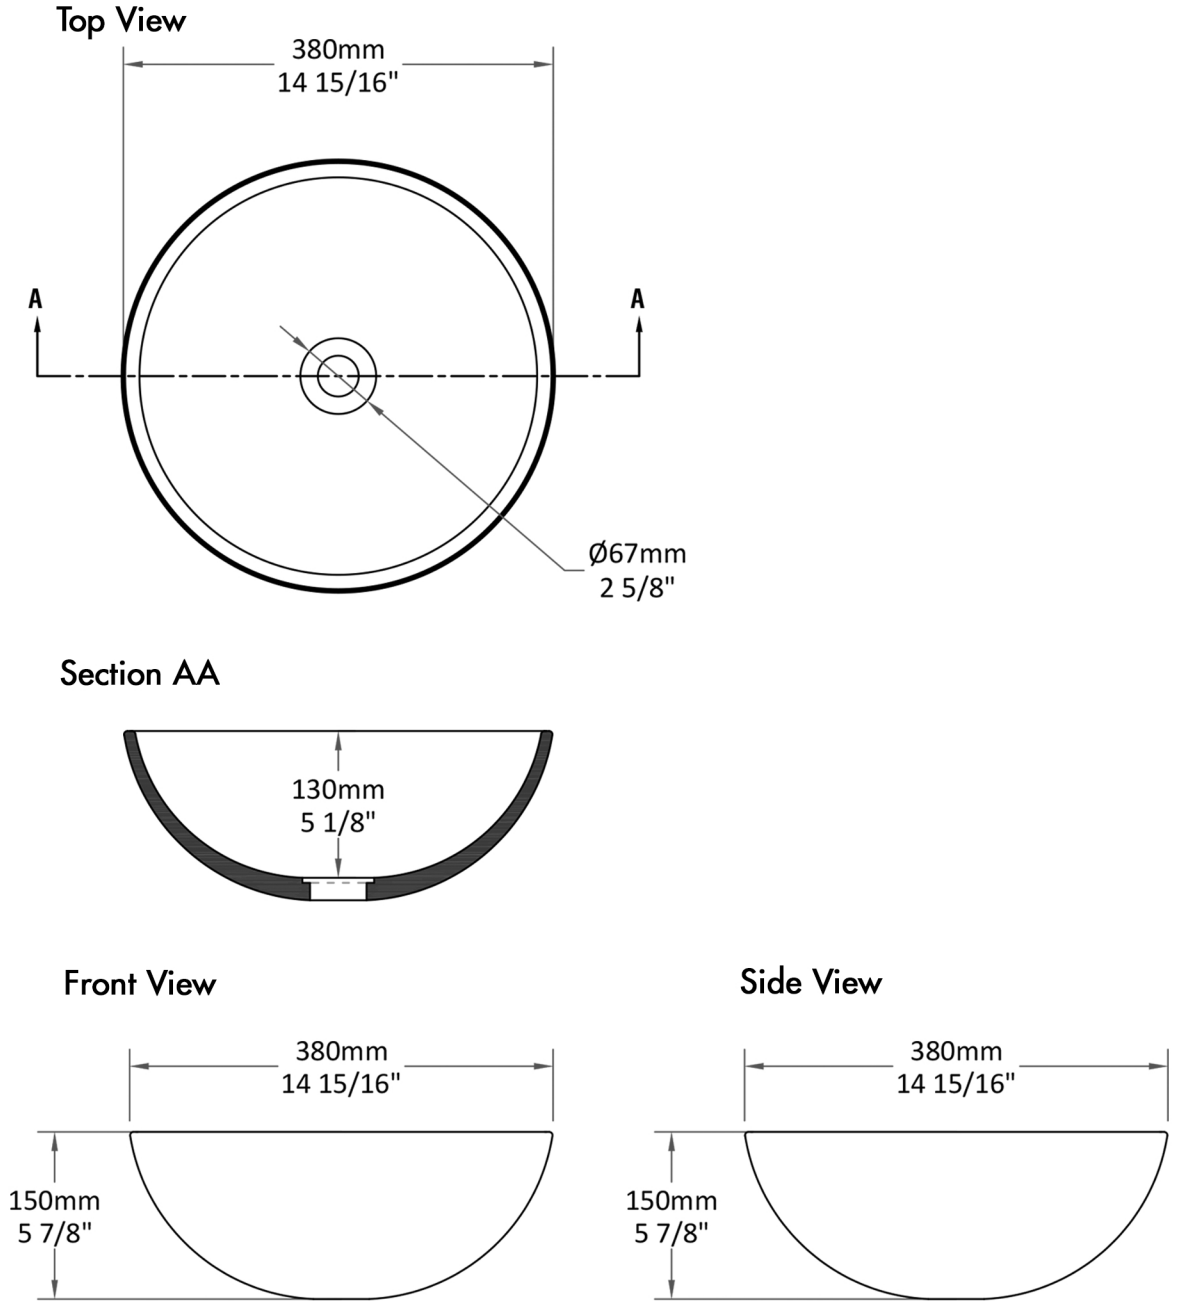

BASIN: BARDOLINO

Quantra
quartz

Length: 380 mm

Width: 380 mm

Shape: Circular

Height: 150 mm

Weight: 10 kg

Type: Over Counter

BASIN: BARDOLINO

Quantra quartz products are made of natural quartz and proprietary binders. Each piece may have minor variations in color/shape, vein & visual pattern; which adds to its uniqueness. This technical specification sheet cannot be used as an installation guide. All measurements are subject to change and minor variations. Weights given are approximate.