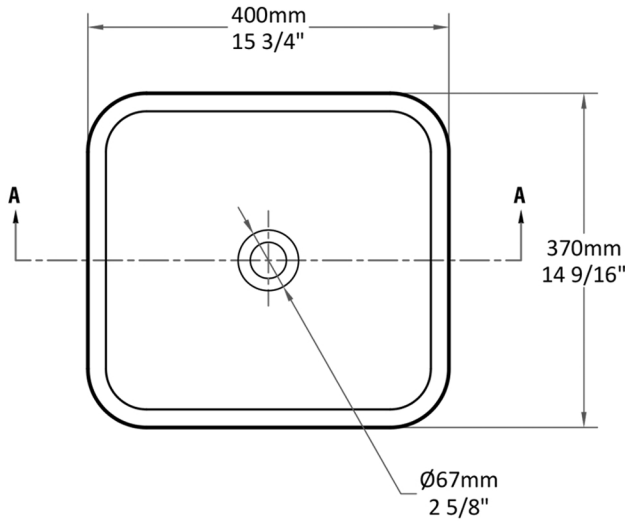

BASIN: NESSO

Length: 400 mm
Width: 370 mm
Shape: Rectangular

Height: 200 mm
Weight: 21 kg
Type: Over Counter

BASIN: NESSO

Top View

Section AA

Front View

Side View