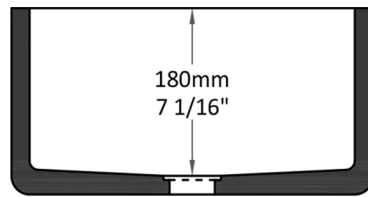

BASIN: NESSO

Length: 400 mm
Width: 370 mm
Shape: Rectangular

Height: 200 mm
Weight: 21 kg
Type: Over Counter

BASIN: NESSO

Top View

Section AA

Front View

Side View