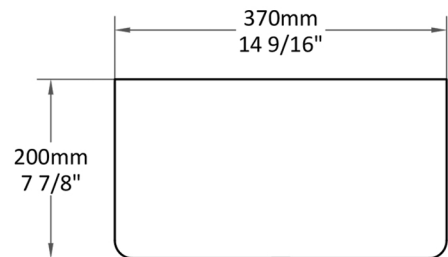

BASIN: NESSO

Length: 400 mm
Width: 370 mm
Shape: Rectangular

Height: 200 mm
Weight: 21 kg
Type: Over Counter

BASIN: NESSO

Top View

Section AA

Front View

Side View

Quantra quartz products are made of natural quartz and proprietary binders. Each piece may have minor variations in color/shape, vein & visual pattern; which adds to its uniqueness. This technical specification sheet cannot be used as an installation guide. All measurements are subject to change and minor variations. Weights given are approximate.