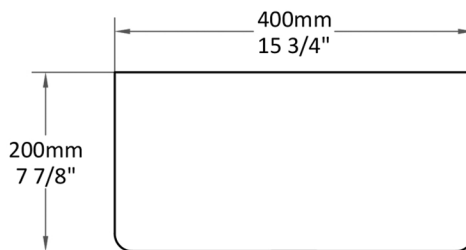

BASIN: NESSO

Length: 400 mm
Width: 370 mm
Shape: Rectangular

Height: 200 mm
Weight: 21 kg
Type: Over Counter

BASIN: NESSO

Top View

Section AA

Front View

Side View