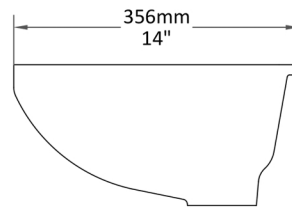

## BASIN: LENNO

**Length:** 457 mm

**Width:** 356 mm

**Shape:** Oval

**Height:** 176 mm

**Weight:** 8 kg

**Type:** Undermount

**BASIN: LENNO**

Top View

Section BB

Section AA

Front View

Side View

Quantra quartz products are made of natural quartz and proprietary binders. Each piece may have minor variations in color/shape, vein & visual pattern; which adds to its uniqueness. This technical specification sheet cannot be used as an installation guide. All measurements are subject to change and minor variations. Weights given are approximate.