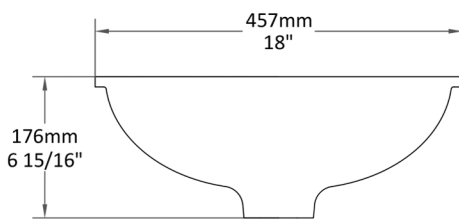

## BASIN: LENNO

**Length:** 457 mm

**Width:** 356 mm

**Shape:** Oval

**Height:** 176 mm

**Weight:** 8 kg

**Type:** Undermount

**BASIN: LENNO**

Top View

Section BB

Section AA

Front View

Side View

Quantra quartz products are made of natural quartz and proprietary binders. Each piece may have minor variations in color/shape, vein & visual pattern; which adds to its uniqueness. This technical specification sheet cannot be used as an installation guide. All measurements are subject to change and minor variations. Weights given are approximate.