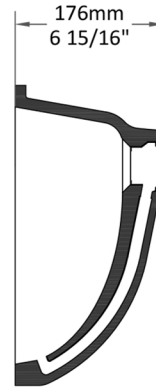

## BASIN: LENNO

**Length:** 457 mm

**Width:** 356 mm

**Shape:** Oval

**Height:** 176 mm

**Weight:** 8 kg

**Type:** Undermount

**BASIN: LENNO**

Top View

Section BB

Section AA

Front View

Side View

Quantra quartz products are made of natural quartz and proprietary binders. Each piece may have minor variations in color/shape, vein & visual pattern; which adds to its uniqueness. This technical specification sheet cannot be used as an installation guide. All measurements are subject to change and minor variations. Weights given are approximate.