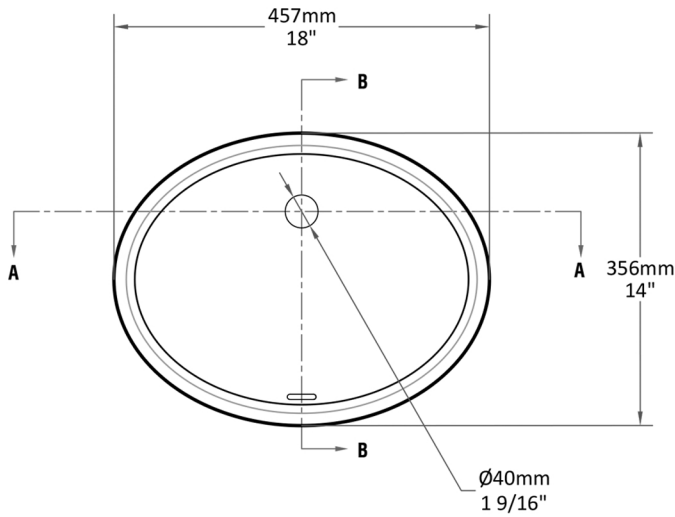

## BASIN: LENNO

**Length:** 457 mm

**Width:** 356 mm

**Shape:** Oval

**Height:** 176 mm

**Weight:** 8 kg

**Type:** Undermount

**BASIN: LENNO**

Top View

Section BB

Section AA

Front View

Side View

Quantra quartz products are made of natural quartz and proprietary binders. Each piece may have minor variations in color/shape, vein & visual pattern; which adds to its uniqueness. This technical specification sheet cannot be used as an installation guide. All measurements are subject to change and minor variations. Weights given are approximate.