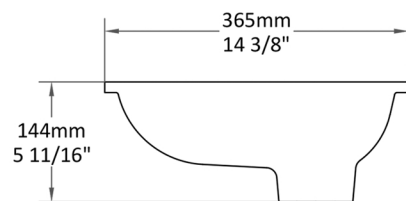

BASIN: DOMASO

Quantra
quartz

Length: 438 mm

Width: 365 mm

Shape: *Oval*

Height: 144 mm

Weight: 7 kg

Type: *Undermount*

BASIN: DOMASO

Top View

Section BB

Section AA

Front View

Side View

Quantra quartz products are made of natural quartz and proprietary binders. Each piece may have minor variations in color/shape, vein & visual pattern; which adds to its uniqueness. This technical specification sheet cannot be used as an installation guide. All measurements are subject to change and minor variations. Weights given are approximate.