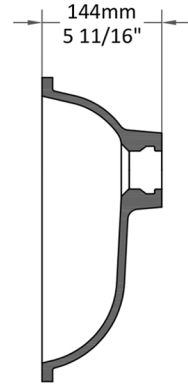

BASIN: DOMASO

Quantra
quartz

Length: 438 mm

Width: 365 mm

Shape: *Oval*

Height: 144 mm

Weight: 7 kg

Type: *Undermount*

BASIN: DOMASO

Top View

Section BB

Section AA

Front View

Side View

Quantra quartz products are made of natural quartz and proprietary binders. Each piece may have minor variations in color/shape, vein & visual pattern; which adds to its uniqueness. This technical specification sheet cannot be used as an installation guide. All measurements are subject to change and minor variations. Weights given are approximate.