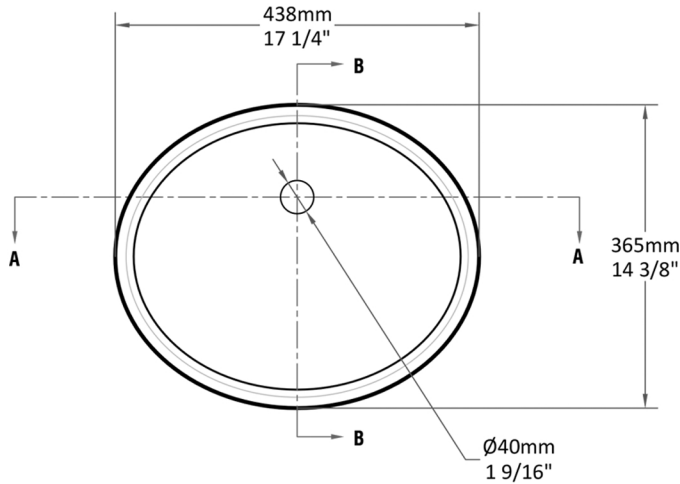

BASIN: DOMASO

Quantra
quartz

Length: 438 mm

Width: 365 mm

Shape: *Oval*

Height: 144 mm

Weight: 7 kg

Type: *Undermount*

BASIN: DOMASO

Top View

Section BB

Section AA

Front View

Side View

Quantra quartz products are made of natural quartz and proprietary binders. Each piece may have minor variations in color/shape, vein & visual pattern; which adds to its uniqueness. This technical specification sheet cannot be used as an installation guide. All measurements are subject to change and minor variations. Weights given are approximate.