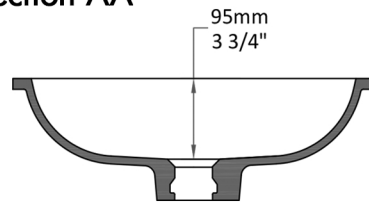

BASIN: DOMASO

Quantra
quartz

Length: 438 mm

Width: 365 mm

Shape: *Oval*

Height: 144 mm

Weight: 7 kg

Type: *Undermount*

BASIN: DOMASO

Top View

Section BB

Section AA

Front View

Side View

Quantra quartz products are made of natural quartz and proprietary binders. Each piece may have minor variations in color/shape, vein & visual pattern; which adds to its uniqueness. This technical specification sheet cannot be used as an installation guide. All measurements are subject to change and minor variations. Weights given are approximate.