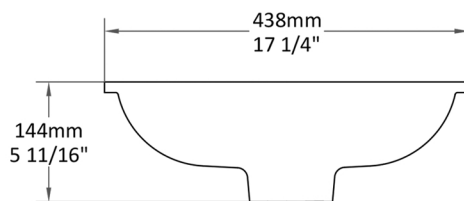

BASIN: DOMASO

Quantra
quartz

Length: 438 mm

Width: 365 mm

Shape: *Oval*

Height: 144 mm

Weight: 7 kg

Type: *Undermount*

BASIN: DOMASO

Top View

Section BB

Section AA

Front View

Side View

Quantra quartz products are made of natural quartz and proprietary binders. Each piece may have minor variations in color/shape, vein & visual pattern; which adds to its uniqueness. This technical specification sheet cannot be used as an installation guide. All measurements are subject to change and minor variations. Weights given are approximate.