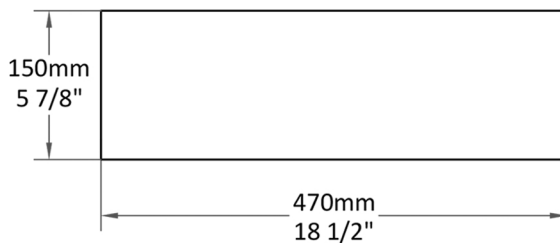

BASIN: VARENNA

Length: 470 mm

Width: 310 mm

Shape: Rectangular

Height: 150 mm

Weight: 18 kg

Type: Over Counter

BASIN: VARENNA

Section AA

Front View

Side View

Quantra quartz products are made of natural quartz and proprietary binders. Each piece may have minor variations in color/shape, vein & visual pattern; which adds to its uniqueness. This technical specification sheet cannot be used as an installation guide. All measurements are subject to change and minor variations. Weights given are approximate.