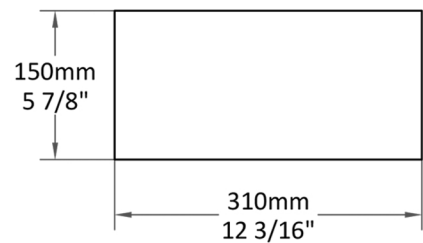

BASIN: VARENNA

Length: 470 mm

Width: 310 mm

Shape: Rectangular

Height: 150 mm

Weight: 18 kg

Type: Over Counter

BASIN: VARENNA

Section AA

Front View

Side View

Quantra quartz products are made of natural quartz and proprietary binders. Each piece may have minor variations in color/shape, vein & visual pattern; which adds to its uniqueness. This technical specification sheet cannot be used as an installation guide. All measurements are subject to change and minor variations. Weights given are approximate.