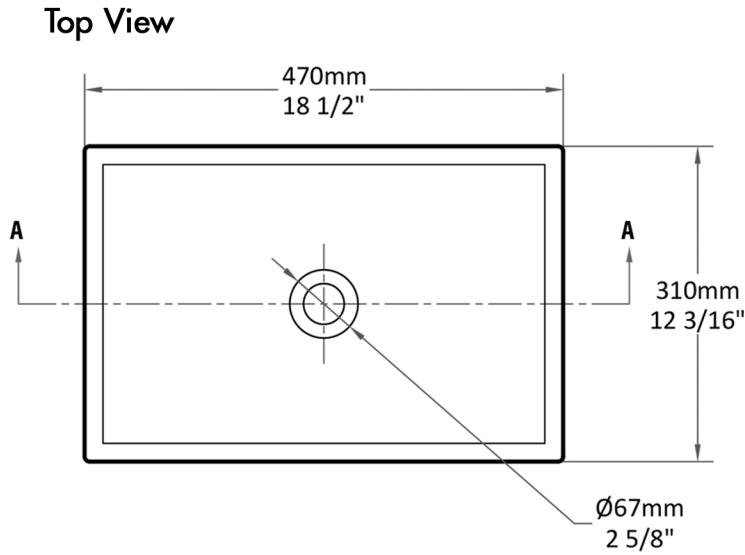

BASIN: VARENNA

Length: 470 mm

Width: 310 mm

Shape: Rectangular

Height: 150 mm

Weight: 18 kg

Type: Over Counter

BASIN: VARENNA

Section AA

Front View

Side View

Quantra quartz products are made of natural quartz and proprietary binders. Each piece may have minor variations in color/shape, vein & visual pattern; which adds to its uniqueness. This technical specification sheet cannot be used as an installation guide. All measurements are subject to change and minor variations. Weights given are approximate.