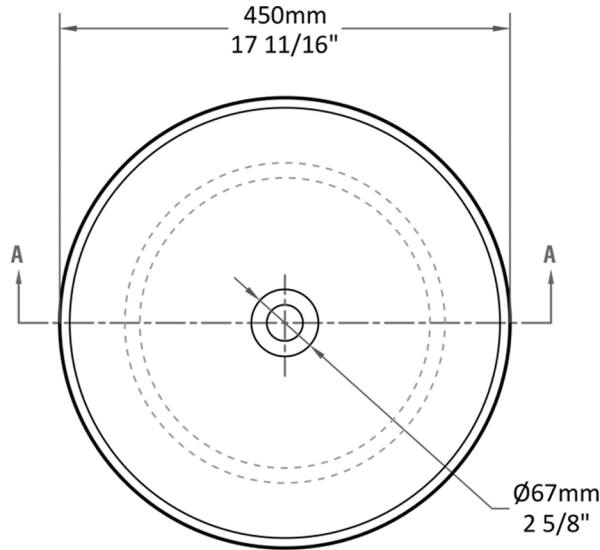

BASIN: TREMEZZO

Length: 450 mm

Width: 450 mm

Shape: Circular

Height: 122 mm

Weight: 15 kg

Type: Over Counter

BASIN: TREMEZZO

Top View

Section AA

Front View

Quantra quartz products are made of natural quartz and proprietary binders. Each piece may have minor variations in color/shape, vein & visual pattern; which adds to its uniqueness. This technical specification sheet cannot be used as an installation guide. All measurements are subject to change and minor variations. Weights given are approximate.