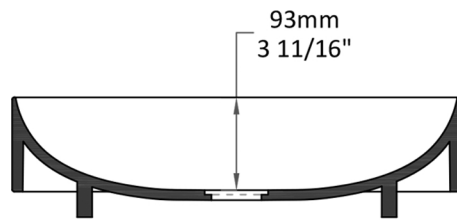

BASIN: TREMEZZO

Length: 450 mm

Width: 450 mm

Shape: Circular

Height: 122 mm

Weight: 15 kg

Type: Over Counter

BASIN: TREMEZZO

Top View

Section AA

Front View

Quantra quartz products are made of natural quartz and proprietary binders. Each piece may have minor variations in color/shape, vein & visual pattern; which adds to its uniqueness. This technical specification sheet cannot be used as an installation guide. All measurements are subject to change and minor variations. Weights given are approximate.