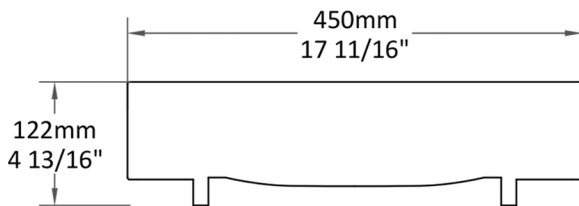

BASIN: TREMEZZO

Length: 450 mm

Width: 450 mm

Shape: Circular

Height: 122 mm

Weight: 15 kg

Type: Over Counter

BASIN: TREMEZZO

Top View

Section AA

Front View

Quantra quartz products are made of natural quartz and proprietary binders. Each piece may have minor variations in color/shape, vein & visual pattern; which adds to its uniqueness. This technical specification sheet cannot be used as an installation guide. All measurements are subject to change and minor variations. Weights given are approximate.