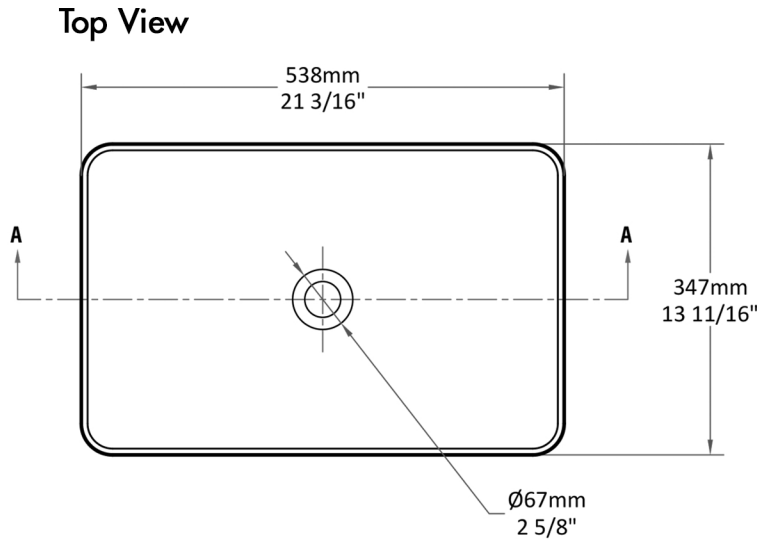

BASIN: MENAGGIO

Length: 538 mm
Width: 347 mm
Shape: Rectangular

Height: 116 mm
Weight: 12 kg
Type: Over Counter

BASIN: MENAGGIO

Quantra quartz products are made of natural quartz and proprietary binders. Each piece may have minor variations in color/shape, vein & visual pattern; which adds to its uniqueness. This technical specification sheet cannot be used as an installation guide. All measurements are subject to change and minor variations. Weights given are approximate.