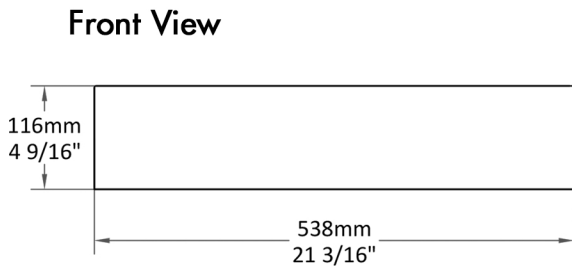

BASIN: MENAGGIO

Length: 538 mm
Width: 347 mm
Shape: Rectangular

Height: 116 mm
Weight: 12 kg
Type: Over Counter

BASIN: MENAGGIO

Quantra quartz products are made of natural quartz and proprietary binders. Each piece may have minor variations in color/shape, vein & visual pattern; which adds to its uniqueness. This technical specification sheet cannot be used as an installation guide. All measurements are subject to change and minor variations. Weights given are approximate.