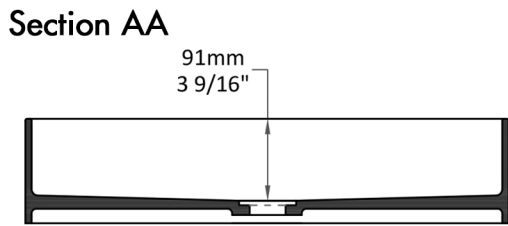

BASIN: MENAGGIO

Length: 538 mm
Width: 347 mm
Shape: Rectangular

Height: 116 mm
Weight: 12 kg
Type: Over Counter

BASIN: MENAGGIO

Quantra quartz products are made of natural quartz and proprietary binders. Each piece may have minor variations in color/shape, vein & visual pattern; which adds to its uniqueness. This technical specification sheet cannot be used as an installation guide. All measurements are subject to change and minor variations. Weights given are approximate.