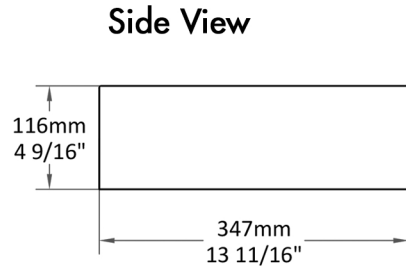

BASIN: MENAGGIO

Length: 538 mm
Width: 347 mm
Shape: Rectangular

Height: 116 mm
Weight: 12 kg
Type: Over Counter

BASIN: MENAGGIO

Quantra quartz products are made of natural quartz and proprietary binders. Each piece may have minor variations in color/shape, vein & visual pattern; which adds to its uniqueness. This technical specification sheet cannot be used as an installation guide. All measurements are subject to change and minor variations. Weights given are approximate.