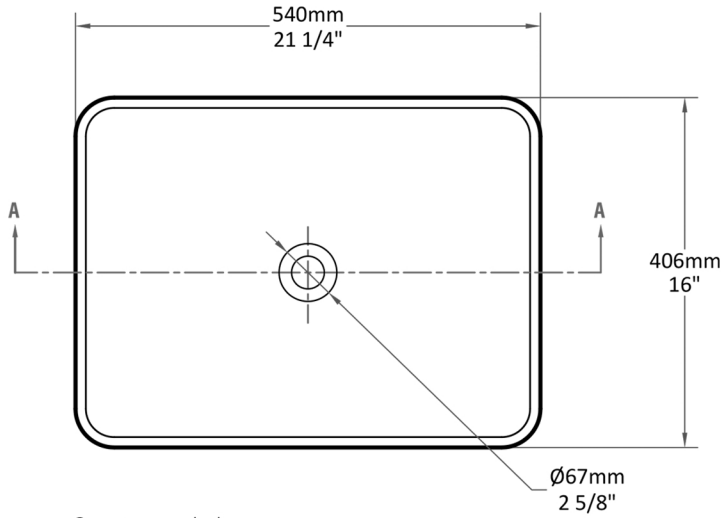

BASIN: BELLAGIO

Quantra
quartz

Length: *540 mm*

Width: *406 mm*

Height: *143 mm*

Weight: *20 kg*

Type: *Over Counter*

Shape: *Rectangular*

BASIN: BELLAGIO

Top View

Section AA

Front View

Side View

Quantra quartz products are made of natural quartz and proprietary binders. Each piece may have minor variations in color/shape, vein & visual pattern; which adds to its uniqueness. This technical specification sheet cannot be used as an installation guide. All measurements are subject to change and minor variations. Weights given are approximate.