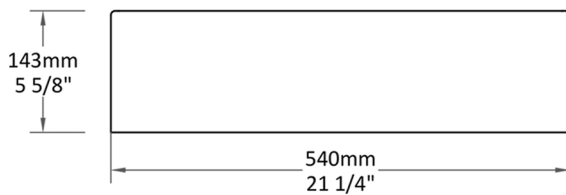

BASIN: BELLAGIO

Quantra
quartz

Length: *540 mm*

Width: *406 mm*

Height: *143 mm*

Weight: *20 kg*

Type: *Over Counter*

Shape: *Rectangular*

BASIN: BELLAGIO

Top View

Section AA

Front View

Side View

Quantra quartz products are made of natural quartz and proprietary binders. Each piece may have minor variations in color/shape, vein & visual pattern; which adds to its uniqueness. This technical specification sheet cannot be used as an installation guide. All measurements are subject to change and minor variations. Weights given are approximate.