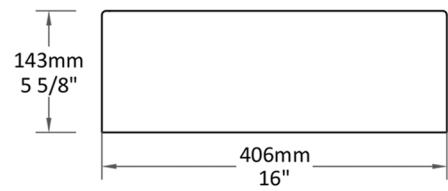

BASIN: BELLAGIO

Quantra
quartz

Length: *540 mm*

Width: *406 mm*

Height: *143 mm*

Weight: *20 kg*

Type: *Over Counter*

Shape: *Rectangular*

BASIN: BELLAGIO

Top View

Section AA

Front View

Side View

Quantra quartz products are made of natural quartz and proprietary binders. Each piece may have minor variations in color/shape, vein & visual pattern; which adds to its uniqueness. This technical specification sheet cannot be used as an installation guide. All measurements are subject to change and minor variations. Weights given are approximate.